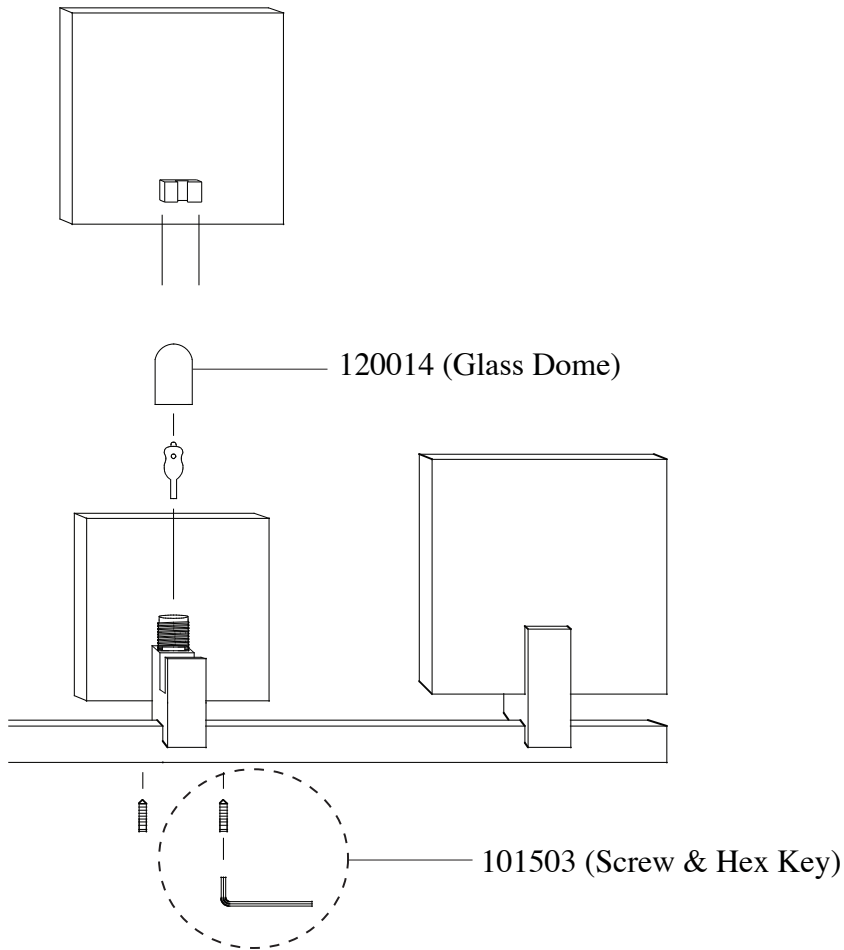

Replacement Parts For **VS14503** 10/09

Qty.	Part #	Description
	103120	Mounting Plate
	120014	Glass Dome
	101503	Screw & Hex Key

**MURRAY
FEISS**
Generation Brands™