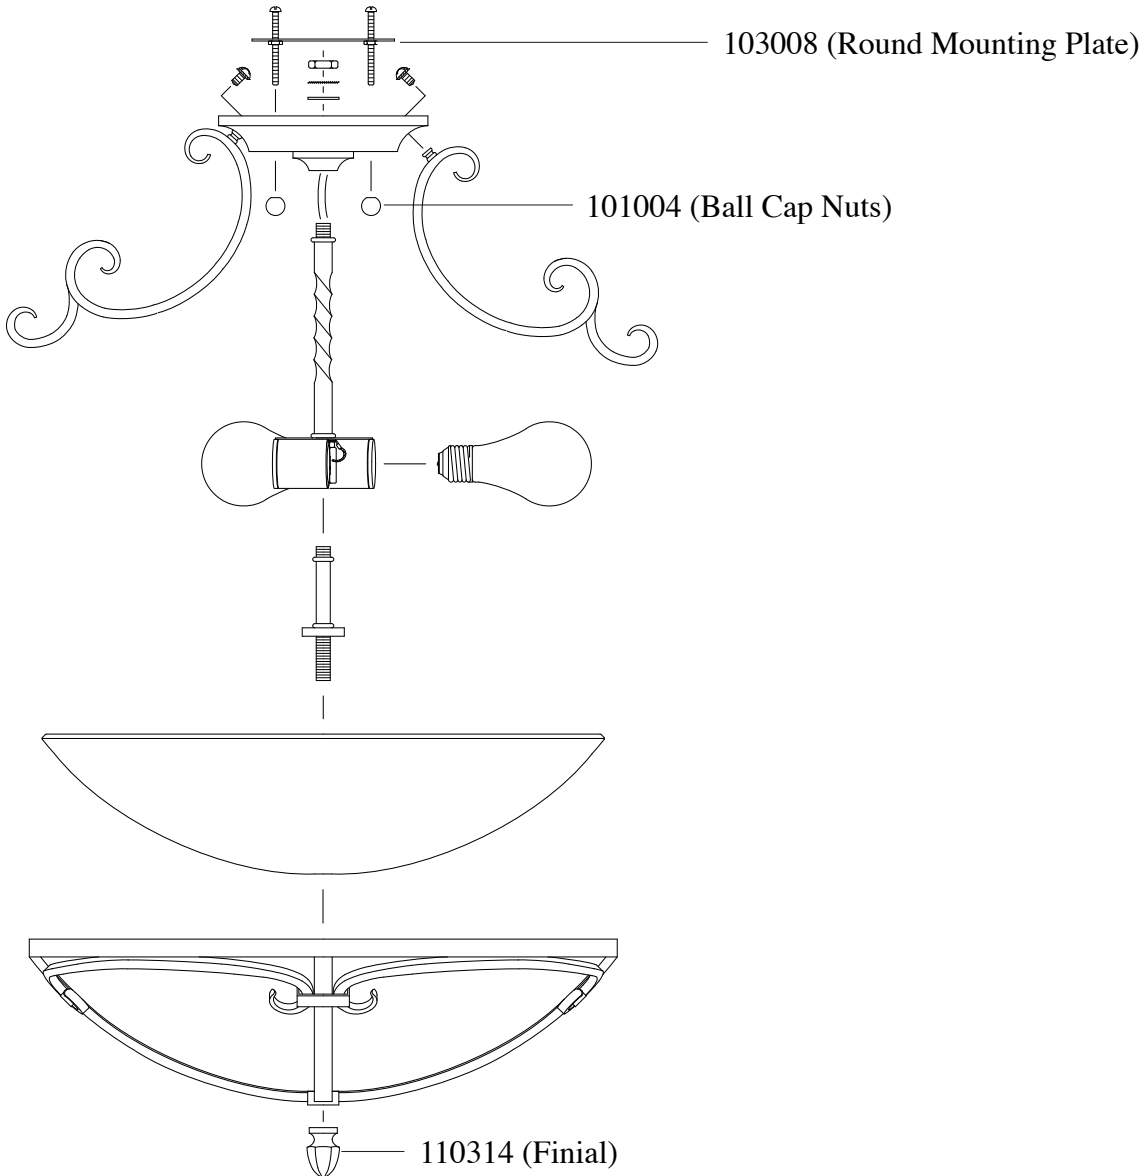

Replacement Parts For

SF229 9/09

Qty.	Part #	Description
	103008	Round Mounting Plate
	101004	Ball Cap Nuts
	110314	Finial

**MURRAY
FEISS**
Generation Brands™