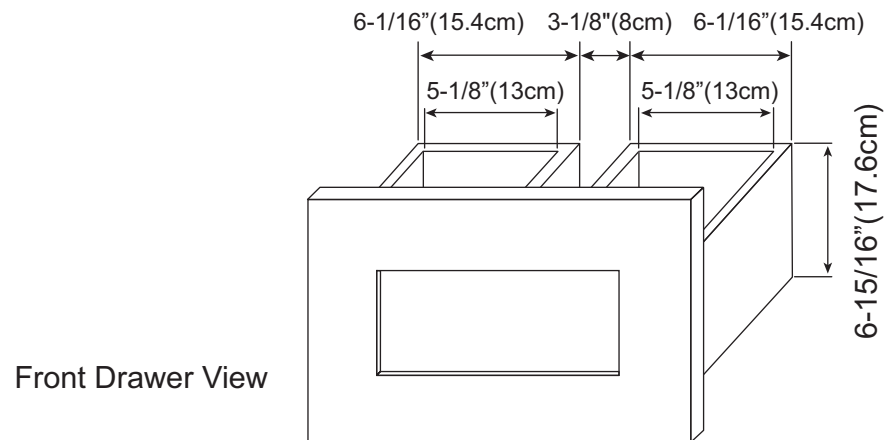

Wall Mounts

REBECCA 18"

Wall mount cabinet with drawer with frost glass front and wood front

18 inch

VRE1817-H01	Dark Cherry
VRE1817-F08	Cinnamon

Frost glass front models

18 inch

VRE1817W-H01	Dark Cherry
VRE1817W-F08	Cinnamon

Wood front models

Front View

Front Drawer View

Back View