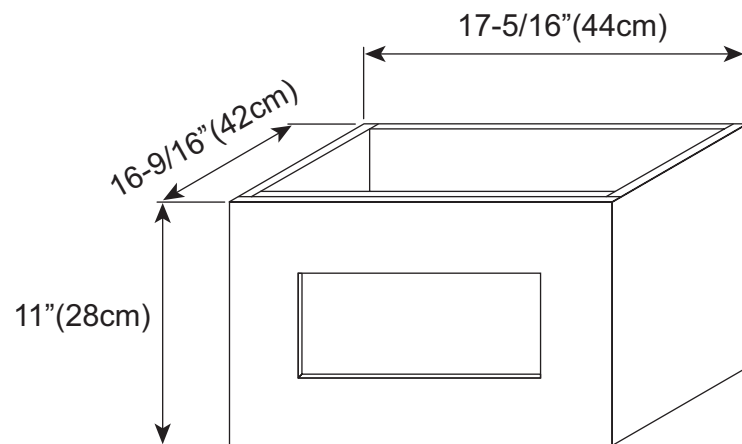

Wall Mounts

REBECCA 18"

Wall mount cabinet with drawer with frost glass front and wood front

18 inch

VRE1817-H01	Dark Cherry
VRE1817-F08	Cinnamon

Frost glass front models

18 inch

VRE1817W-H01	Dark Cherry
VRE1817W-F08	Cinnamon

Wood front models

Front View

Front Drawer View

Back View