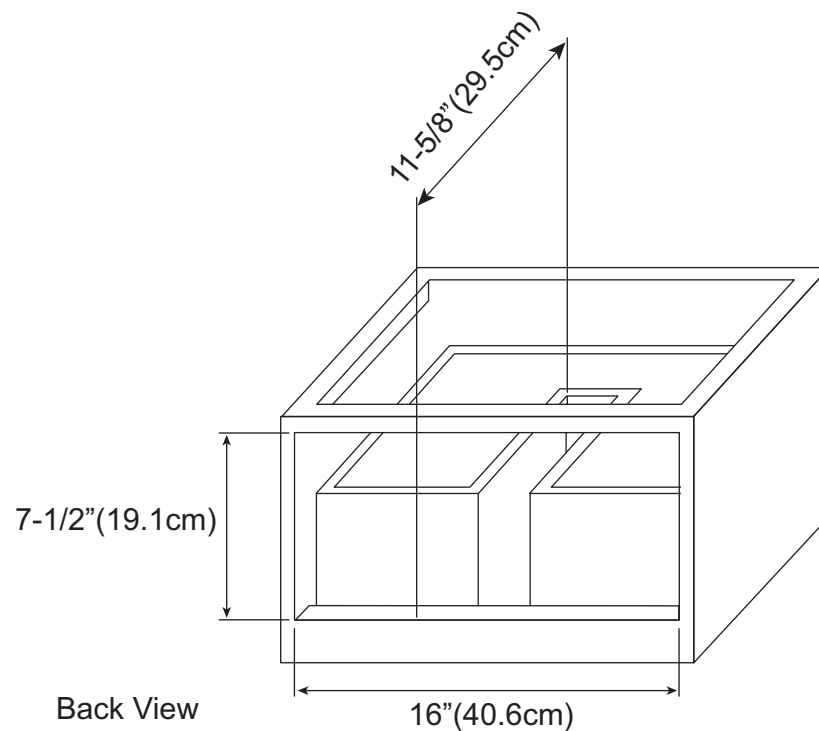

Wall Mounts

REBECCA 18"

Wall mount cabinet with drawer with frost glass front and wood front

18 inch

VRE1817-H01	Dark Cherry
VRE1817-F08	Cinnamon

Frost glass front models

18 inch

VRE1817W-H01	Dark Cherry
VRE1817W-F08	Cinnamon

Wood front models

Front View

Front Drawer View

Back View