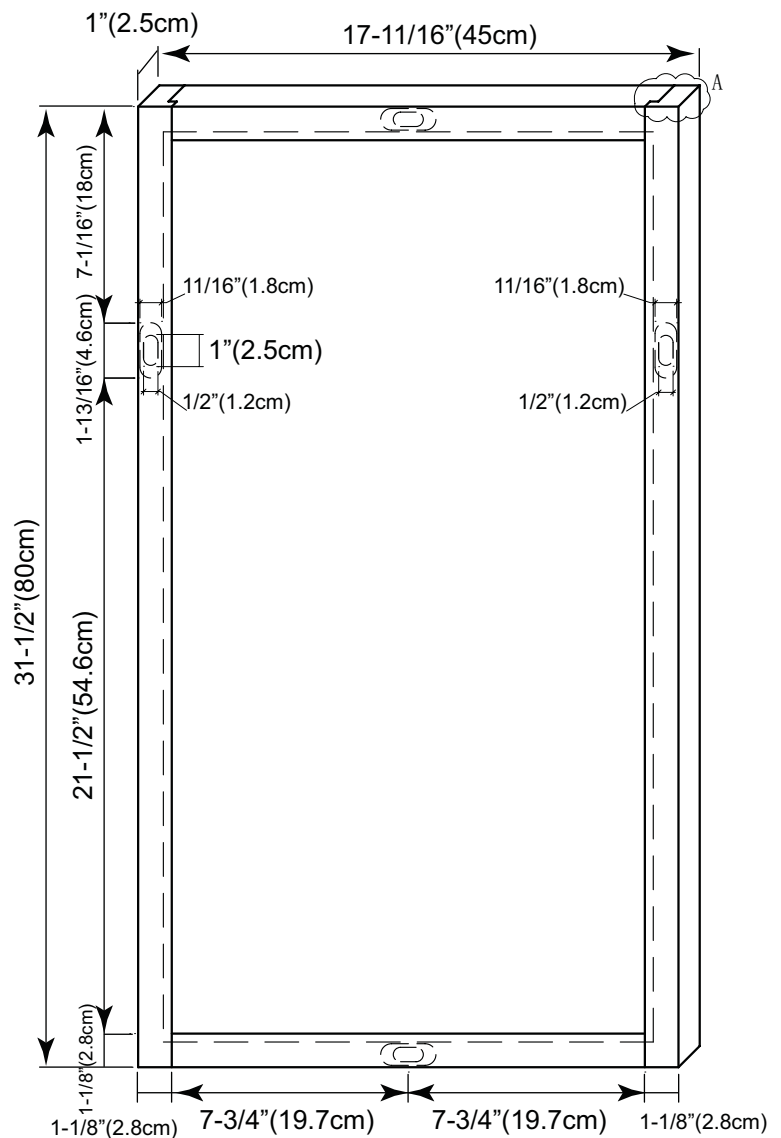

**Mirrors**

**Unit: M1831**

**Features**

- Wood Frame Mirror
- Available in 18" x 32"
- Solid wood frame
- May be hung vertical or horizontal
- Available finishes:
  - Dark Cherry (H01)
  - Cinnamon (F08)

**Top View**

**Back View**

**Side View**