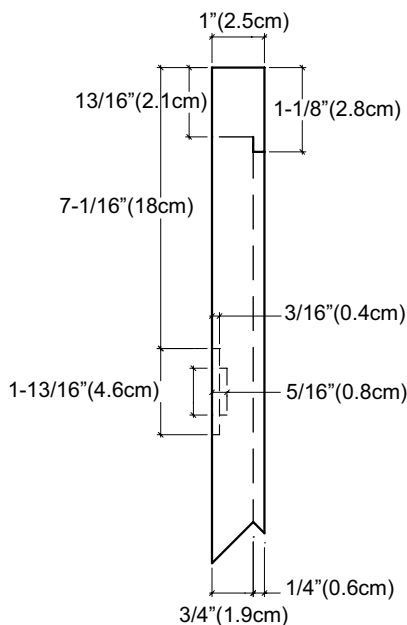

**Mirrors**

**Unit: M1831**

**Features**

- Wood Frame Mirror
- Available in 18" x 32"
- Solid wood frame
- May be hung vertical or horizontal
- Available finishes:
  - Dark Cherry (H01)
  - Cinnamon (F08)

**Top View**

**Back View**

**Side View**