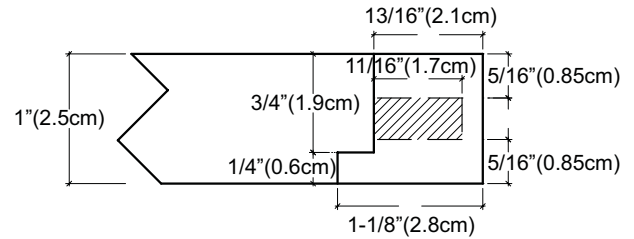

**Mirrors**

**Unit: M1831**

**Features**

- Wood Frame Mirror
- Available in 18" x 32"
- Solid wood frame
- May be hung vertical or horizontal
- Available finishes:
  - Dark Cherry (H01)
  - Cinnamon (F08)

**Top View**

**Back View**

**Side View**