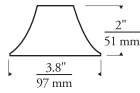

FLUTE GLASS SHIELD

AMBER

Shown approximately 40% actual size.

FROST

DESCRIPTION

Backlight shield of frosted glass. Includes Snap Louver Lens Holder. Can hold a single lens or louver.*

COLOR

Amber, frost.

LAMP

Low-voltage MR16 lamp up to 50 watts (not included).

WEIGHT

0.20 lb./0.09 kg. ±

* All Wilmette accessories ship standard with snap louver lens holder which can hold a single MR16 sized optical control. To use a lens or louver with the Cargo LED Head order the LED Louver Lens Holder and an MR11 sized optical control.