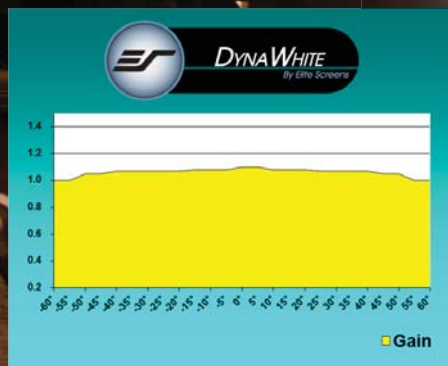

DYNAWHITE

By Elite Screens

Shown here with
Yard Master

Elite Screen Series: DIY & Yard Master

- PVC vinyl material for Outdoor usage
- Gain: 1.1
- View Angle: 160° (80° ±LR)
- Mildew resistant
- Surface can be cleaned with a moist cotton cloth (water)
- Textured surface eliminates hot-spotting