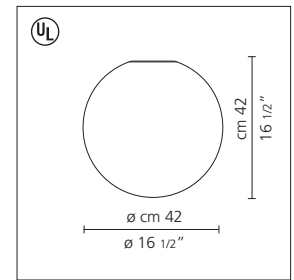

incandescent source
• 1x150W (E26/A21).....

Dioscuri 42 wall/ceiling

incandescent source
• 1x150W (E26/A21).....