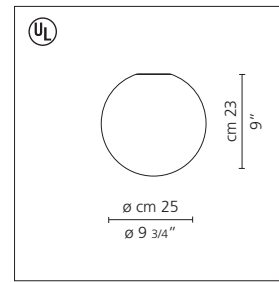

# Dioscuri 25-35-42 wall/ceiling

Michele De Lucchi

Wall or ceiling mounted luminaires for diffused incandescent lighting, U.L. listed for wet locations and suitable for indoor and outdoor applications.

- a minimalistic design featuring a classic, simple globe, and a hidden supporting structure
- globe diffuser in etched white handblown glass
- concealed mounting plate in white polycarbonate
- mounting to standard electrical junction boxes