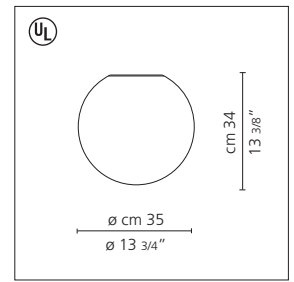

Dioscuri 35 wall/ceiling