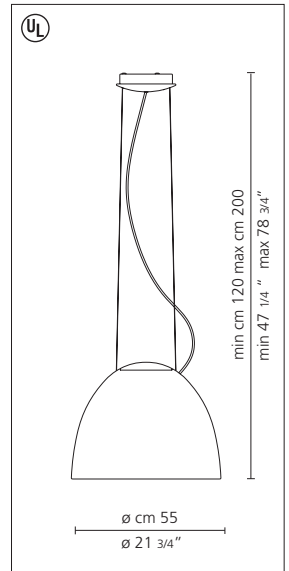

# Nur FLU suspension

Ernesto Gismondi

Cable suspended luminaire providing direct halogen or fluorescent lighting with subtle indirect lighting.

- deep dome shaped body/diffuser in spun aluminum, available in charcoal grey or natural anodized aluminum finish with sanded glass at top of dome
- ceiling canopy in steel with grey thermoplastic cover
- optional color filter allowing choice of "red" or "blue" effect
- optional anti-glare reflector
- mounting to standard electrical junction boxes

### halogen source

- 1x250W (E26/T10 double envelope) supplied.....