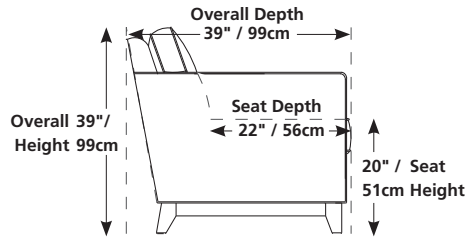

41077 / 46077 SHIELDS

Over 300 leathers and fabrics to choose from. Your choice...

Wallhugger – fully reclines with only 2" / 5cm wall clearance, allowing greater decorating flexibility and more efficient use of space.

Depth in full recline = 66" / 168cm

RHF = Right hand facing / LHF = Left hand facing

Design • It • Yourself

90" / 229cm wide
51 sofa recliner
61 sofa power recliner

90" / 229cm wide
52 sofa recliner with drop down table
62 sofa power recliner with drop down table

68" / 173cm wide
53 loveseat recliner
63 loveseat power recliner

43" / 109cm wide
31 chair power wallhugger recliner
32 chair rocker recliner
33 chair swivel rocker recliner
35 chair wallhugger recliner

34" / 86cm wide
46 RHF recliner
47 LHF recliner
66 RHF power recliner
67 LHF power recliner

23" / 58cm wide
30 armless recliner
60 armless power recliner

23" / 58cm wide
10 armless chair

72" / 183cm wide
26 LHF sofa bed 54"
27 RHF sofa bed 54"

81" / 206cm wide
58 console loveseat
68 power console loveseat

47" / 119cm wide
09 corner curve

A2 console
13" x 36" x 36"
33cm x 91cm x 91cm
• storage under armpad
• 2 cup holders

A0 home theater wedge
17" x 36" x 36"
43cm x 91cm x 91cm
• storage under armpad
• 2 cup holders

A1 45° wedge
36" x 36" x 36"
91cm x 91cm x 91cm
• storage under armpad
• 2 cup holders

04 home theater ottoman
44" x 28" x 19"
112cm x 71cm x 48cm
• storage drawer