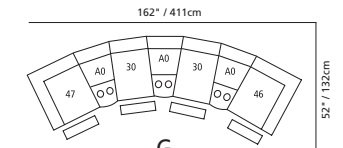

Depth in full recline = 66" / 168cm

RHF = Right hand facing / LHF = Left hand facing

Design • It • Yourself

90" / 229cm wide
51 sofa recliner
61 sofa power recliner

90" / 229cm wide
52 sofa recliner with drop down table
62 sofa power recliner with drop down table

81" / 206cm wide
58 console loveseat
68 power console loveseat

47" / 119cm wide
09 corner curve

A2 console
13" x 36" x 36"
33cm x 91cm x 91cm
• storage under armpad
• 2 cup holders

A0 home theater wedge
17" x 36" x 36"
43cm x 91cm x 91cm
• storage under armpad
• 2 cup holders

A1 45° wedge
36" x 36" x 36"
91cm x 91cm x 91cm
• storage under armpad
• 2 cup holders

04 home theater ottoman
44" x 28" x 19"
112cm x 71cm x 48cm
• storage drawer

MOST POPULAR CONFIGURATIONS

A

B

D

E

F

G

H

I

NOTE: ALWAYS ASSEMBLE CONFIGURATIONS FROM RIGHT HAND FACING TO LEFT HAND FACING COMPONENTS

STATIONARY OPTIONS

66" / 168cm wide
03 loveseat

90" / 229cm wide
22 sofa bed 60"