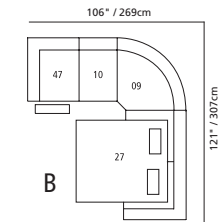

Depth in full recline = 66" / 168cm

RHF = Right hand facing / LHF = Left hand facing

Design • It • Yourself

90" / 229cm wide
51 sofa recliner
61 sofa power recliner

90" / 229cm wide
52 sofa recliner with drop down table
62 sofa power recliner with drop down table

81" / 206cm wide
58 console loveseat
68 power console loveseat

47" / 119cm wide
09 corner curve

A2 console
13" x 36" x 36"
33cm x 91cm x 91cm
• storage under armpad
• 2 cup holders

A0 home theater wedge
17" x 36" x 36"
43cm x 91cm x 91cm
• storage under armpad
• 2 cup holders

A1 45° wedge
36" x 36" x 36"
91cm x 91cm x 91cm
• storage under armpad
• 2 cup holders

04 home theater ottoman
44" x 28" x 19"
112cm x 71cm x 48cm
• storage drawer

MOST POPULAR CONFIGURATIONS

A

B

D

E

F

G

H

I

NOTE: ALWAYS ASSEMBLE CONFIGURATIONS FROM RIGHT HAND FACING TO LEFT HAND FACING COMPONENTS

STATIONARY OPTIONS

66" / 168cm wide
03 loveseat

90" / 229cm wide
22 sofa bed 60"