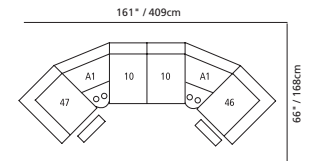

Depth in full recline = 66" / 168cm

RHF = Right hand facing / LHF = Left hand facing

Design • It • Yourself

90" / 229cm wide
51 sofa recliner
61 sofa power recliner

90" / 229cm wide
52 sofa recliner with drop down table
62 sofa power recliner with drop down table

81" / 206cm wide
58 console loveseat
68 power console loveseat

47" / 119cm wide
09 corner curve

A2 console
13" x 36" x 36"
33cm x 91cm x 91cm
• storage under armpad
• 2 cup holders

A0 home theater wedge
17" x 36" x 36"
43cm x 91cm x 91cm
• storage under armpad
• 2 cup holders

A1 45° wedge
36" x 36" x 36"
91cm x 91cm x 91cm
• storage under armpad
• 2 cup holders

04 home theater ottoman
44" x 28" x 19"
112cm x 71cm x 48cm
• storage drawer

MOST POPULAR CONFIGURATIONS

A

B

D

E

F

G

H

I

NOTE: ALWAYS ASSEMBLE CONFIGURATIONS FROM RIGHT HAND FACING TO LEFT HAND FACING COMPONENTS

STATIONARY OPTIONS

66" / 168cm wide
03 loveseat

90" / 229cm wide
22 sofa bed 60"