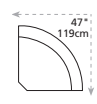

Depth in full recline = 66" / 168cm

RHF = Right hand facing / LHF = Left hand facing

Design • It • Yourself

90" / 229cm wide
51 sofa recliner
61 sofa power recliner

90" / 229cm wide
52 sofa recliner with drop down table
62 sofa power recliner with drop down table

34" / 86cm wide
46 RHF recliner
47 LHF recliner
66 RHF power recliner
67 LHF power recliner

23" / 58cm wide
30 armless recliner
60 armless power recliner

23" / 58cm wide
10 armless chair

72" / 183cm wide
26 LHF sofa bed 54"
27 RHF sofa bed 54"

81" / 206cm wide
58 console loveseat
68 power console loveseat

47" / 119cm wide
09 corner curve

A2 console
13" x 36" x 36"
33cm x 91cm x 91cm
• storage under armpad
• 2 cup holders

A0 home theater wedge
17" x 36" x 36"
43cm x 91cm x 91cm
• storage under armpad
• 2 cup holders

A1 45° wedge
36" x 36" x 36"
91cm x 91cm x 91cm
• storage under armpad
• 2 cup holders

04 home theater ottoman
44" x 28" x 19"
112cm x 71cm x 48cm
• storage drawer

MOST POPULAR CONFIGURATIONS

A

B

D

E

F