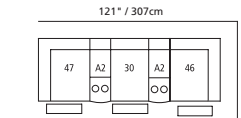

Depth in full recline = 66" / 168cm

RHF = Right hand facing / LHF = Left hand facing

Design • It • Yourself

90" / 229cm wide
51 sofa recliner
61 sofa power recliner

90" / 229cm wide
52 sofa recliner with drop down table
62 sofa power recliner with drop down table

81" / 206cm wide
58 console loveseat
68 power console loveseat

47" / 119cm wide
09 corner curve

A2 console
13" x 36" x 36"
33cm x 91cm x 91cm
• storage under armpad
• 2 cup holders

A0 home theater wedge
17" x 36" x 36"
43cm x 91cm x 91cm
• storage under armpad
• 2 cup holders

A1 45° wedge
36" x 36" x 36"
91cm x 91cm x 91cm
• storage under armpad
• 2 cup holders

04 home theater ottoman
44" x 28" x 19"
112cm x 71cm x 48cm
• storage drawer

MOST POPULAR CONFIGURATIONS

A

B

D

E

F

G

H

I

NOTE: ALWAYS ASSEMBLE CONFIGURATIONS FROM RIGHT HAND FACING TO LEFT HAND FACING COMPONENTS

STATIONARY OPTIONS

66" / 168cm wide
03 loveseat

90" / 229cm wide
22 sofa bed 60"