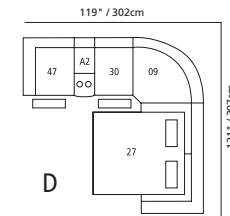

Depth in full recline = 66" / 168cm

RHF = Right hand facing / LHF = Left hand facing

Design • It • Yourself

90" / 229cm wide
51 sofa recliner
61 sofa power recliner

90" / 229cm wide
52 sofa recliner with drop down table
62 sofa power recliner with drop down table

81" / 206cm wide
58 console loveseat
68 power console loveseat

47" / 119cm wide
09 corner curve

A2 console
13" x 36" x 36"
33cm x 91cm x 91cm
• storage under armpad
• 2 cup holders

A0 home theater wedge
17" x 36" x 36"
43cm x 91cm x 91cm
• storage under armpad
• 2 cup holders

A1 45° wedge
36" x 36" x 36"
91cm x 91cm x 91cm
• storage under armpad
• 2 cup holders

04 home theater ottoman
44" x 28" x 19"
112cm x 71cm x 48cm
• storage drawer

MOST POPULAR CONFIGURATIONS

A

B

D

E

F

G

H

I

NOTE: ALWAYS ASSEMBLE CONFIGURATIONS FROM RIGHT HAND FACING TO LEFT HAND FACING COMPONENTS

STATIONARY OPTIONS

66" / 168cm wide
03 loveseat

90" / 229cm wide
22 sofa bed 60"