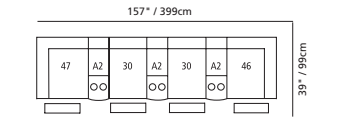

Depth in full recline = 66" / 168cm

RHF = Right hand facing / LHF = Left hand facing

Design • It • Yourself

90" / 229cm wide
51 sofa recliner
61 sofa power recliner

90" / 229cm wide
52 sofa recliner with drop down table
62 sofa power recliner with drop down table

81" / 206cm wide
58 console loveseat
68 power console loveseat

47" / 119cm wide
09 corner curve

A2 console
13" x 36" x 36"
33cm x 91cm x 91cm
• storage under armpad
• 2 cup holders

A0 home theater wedge
17" x 36" x 36"
43cm x 91cm x 91cm
• storage under armpad
• 2 cup holders

A1 45° wedge
36" x 36" x 36"
91cm x 91cm x 91cm
• storage under armpad
• 2 cup holders

04 home theater ottoman
44" x 28" x 19"
112cm x 71cm x 48cm
• storage drawer

MOST POPULAR CONFIGURATIONS

A

B

D

E

F

G

H

I

NOTE: ALWAYS ASSEMBLE CONFIGURATIONS FROM RIGHT HAND FACING TO LEFT HAND FACING COMPONENTS

STATIONARY OPTIONS

66" / 168cm wide
03 loveseat

90" / 229cm wide
22 sofa bed 60"