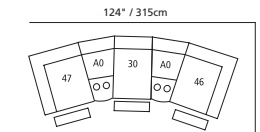

Depth in full recline = 66" / 168cm

RHF = Right hand facing / LHF = Left hand facing

Design • It • Yourself

90" / 229cm wide
51 sofa recliner
61 sofa power recliner

90" / 229cm wide
52 sofa recliner with drop down table
62 sofa power recliner with drop down table

81" / 206cm wide
58 console loveseat
68 power console loveseat

47" / 119cm wide
09 corner curve

A2 console
13" x 36" x 36"
33cm x 91cm x 91cm
• storage under armpad
• 2 cup holders

A0 home theater wedge
17" x 36" x 36"
43cm x 91cm x 91cm
• storage under armpad
• 2 cup holders

A1 45° wedge
36" x 36" x 36"
91cm x 91cm x 91cm
• storage under armpad
• 2 cup holders

04 home theater ottoman
44" x 28" x 19"
112cm x 71cm x 48cm
• storage drawer

MOST POPULAR CONFIGURATIONS

A

B

D

E

F

G

H

I

NOTE: ALWAYS ASSEMBLE CONFIGURATIONS FROM RIGHT HAND FACING TO LEFT HAND FACING COMPONENTS

STATIONARY OPTIONS

66" / 168cm wide
03 loveseat

90" / 229cm wide
22 sofa bed 60"