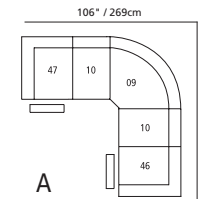

Depth in full recline = 66" / 168cm

RHF = Right hand facing / LHF = Left hand facing

Design • It • Yourself

90" / 229cm wide
51 sofa recliner
61 sofa power recliner

90" / 229cm wide
52 sofa recliner with drop down table
62 sofa power recliner with drop down table

81" / 206cm wide
58 console loveseat
68 power console loveseat

47" / 119cm wide
09 corner curve

A2 console
13" x 36" x 36"
33cm x 91cm x 91cm
• storage under armpad
• 2 cup holders

A0 home theater wedge
17" x 36" x 36"
43cm x 91cm x 91cm
• storage under armpad
• 2 cup holders

A1 45° wedge
36" x 36" x 36"
91cm x 91cm x 91cm
• storage under armpad
• 2 cup holders

04 home theater ottoman
44" x 28" x 19"
112cm x 71cm x 48cm
• storage drawer

MOST POPULAR CONFIGURATIONS

A

B

D

E

F

G

H

I

NOTE: ALWAYS ASSEMBLE CONFIGURATIONS FROM RIGHT HAND FACING TO LEFT HAND FACING COMPONENTS

STATIONARY OPTIONS

66" / 168cm wide
03 loveseat

90" / 229cm wide
22 sofa bed 60"