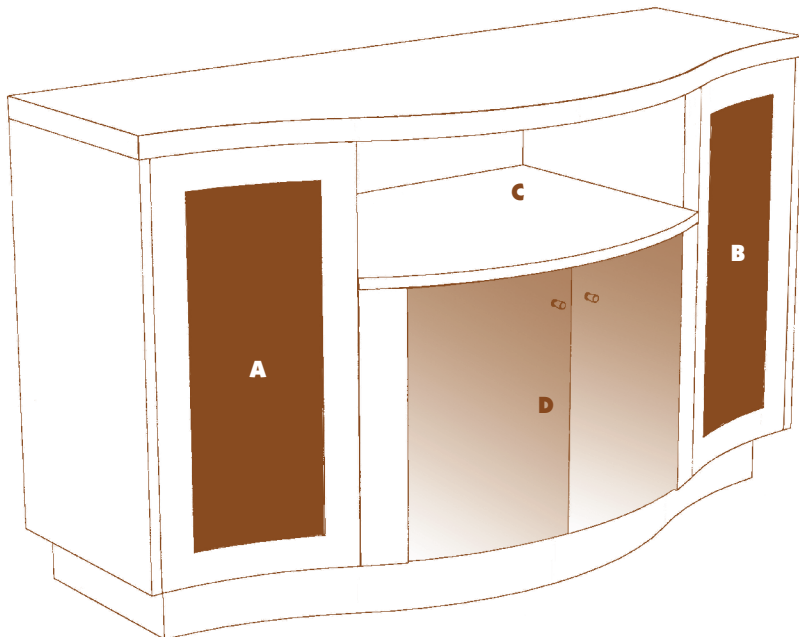

Grooved shelf for maximum ventilation

2 1/2" interior wire access hole

Tinted curved glass doors

Adjustable shelves for optimal space use are recessed for components wire accessibility

Chimney type ventilation to protect components from over-heating

Levelers installed at critical points inside the cabinet for easy access and a perfect fit

Speaker grill

Soft closing door

CREDENZA

No. S-10-C

56" W x 23 3/4" D x 33 1/2" H

- removable back panel
- adjustable levelers
- chimney type ventilation
- 2 1/2" interior wire access hole (from compartment A through compartment B)

COMPARTMENTS A & B :

- speaker grill door
- adjustable shelf (recessed to allow for component accessibility)
- soft closing door
- interior area: 12" W x 14 1/2" D x 27 1/4" H

COMPARTMENT C :

- center channel area
- 1 3/4" interior wire access hole in the shelf
- interior area: 29" W x 19" D x 8 3/4" H

COMPARTMENT D :

- tinted curved glass door IR friendly
- adjustable shelf (recessed to allow for component accessibility)
- grooved shelf for maximum ventilation
- interior area: 29" W x 18" D x 17 3/4" H (no shelf)