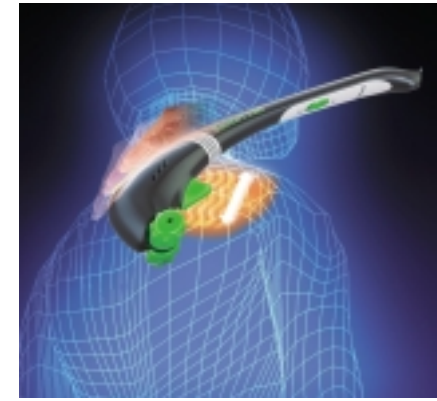

### EV 2510K

- 2 Firm massage rollers controlled by you over a wide area of your upper or lower back
- Ideal for gently massaging your arms and legs to remove fatigue and increase circulation.
- You control the shiatsu style point massage for effective Accupressure in aching shoulders or feet.

### EW 2510K

Point Percussion Massager

## Reach Easy

**Promote circulation with stroking massage using three different massage heads.**

Soothe away minor stiffness and tiredness with three different massage functions.

1. Massage roller for stroking massage to relax back and lower back.
2. Point massager for shiatsu-type massage ideal for relaxing shoulders.
3. Wavy surface for gentle treatment of arms and legs.