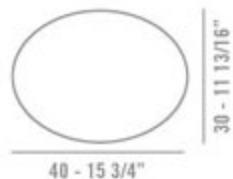

# EASY

DESIGN: PIO  
+ TITO TOSO / 2007

Bianco

Avorio

**EASY**  
ALOGENA  
1X150W

**EASY**  
FLUORESCENZA  
2X18W

A GLASS COVERING ENTIRELY FILLED WITH LIGHT, WITH A SOFTLY CUT SURROUND THAT RELEASES ITS LUMINOUS FASCINATION AND EMPHASISES THE PRECIOUS BLOWN GLASSWORK. EASY, AVAILABLE IN WHITE OR IVORY, IS THE LATEST ADDITION TO THE FOSCARINI COLLECTION OF BLOWN GLASS WALL AND CEILING LAMPS.