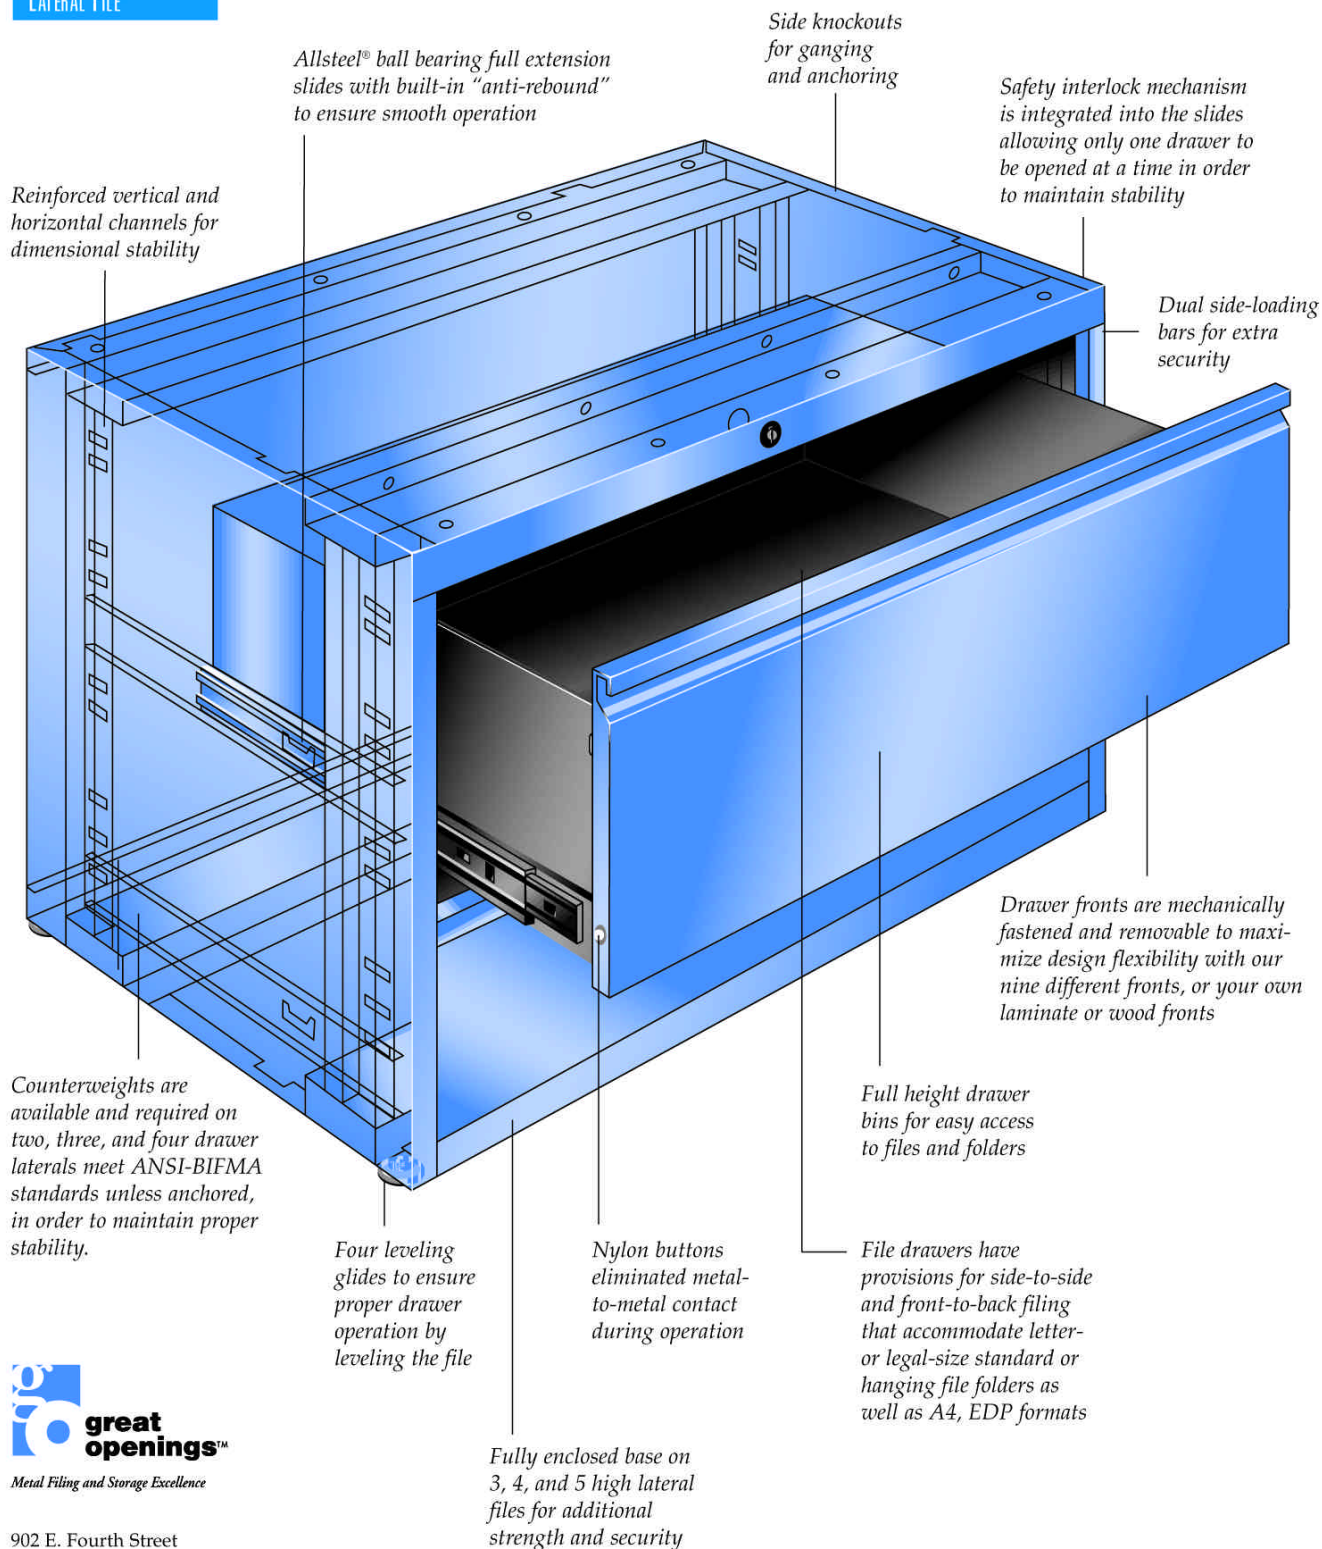

# CONSTRUCTION FEATURES

## LATERAL FILE

*Metal Filing and Storage Excellence*

902 E. Fourth Street  
P.O. Box 689  
Ludington, MI 49431  
CALL 888-712-8582  
FAX 231-843-6373  
[www.greatopenings.com](http://www.greatopenings.com)