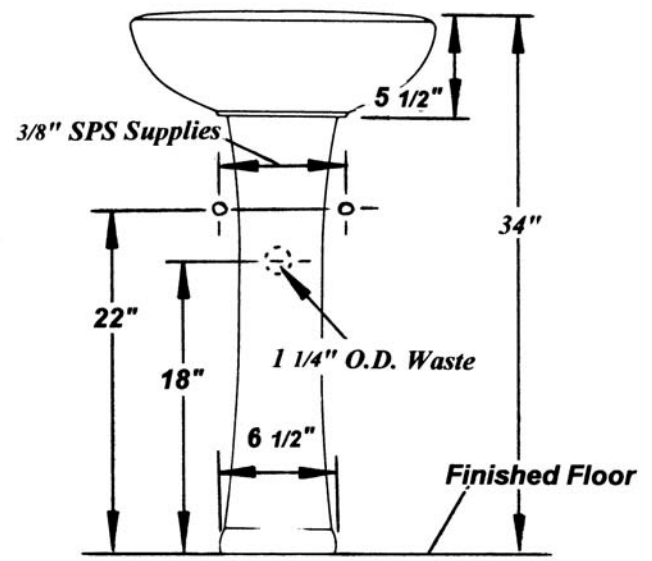

### Features:

- 22" x 17 1/4" x 34"
- Vitreous china
- Front overflow
- Faucet deck
- Supplied with mounting kit
- Faucet not included.

### Models Available:

- 5201.040 – Faucet holes on 4" center
- 5201.080 – Faucet holes on 8" center

### Component Parts:

- 5201.042 - Lavatory slab 4"
- 5201.082 - Lavatory slab 8"
- 5201.331 – Pedestal Only

### Fixture information

|                    |                     |
|--------------------|---------------------|
| Drain outlet       | 1 1/4" O.D.         |
| Overall dimensions | 22" x 17 1/4" x 34" |
| Basin dimensions   | 18" x 11 1/2"       |
| Material           | Vitreous china      |