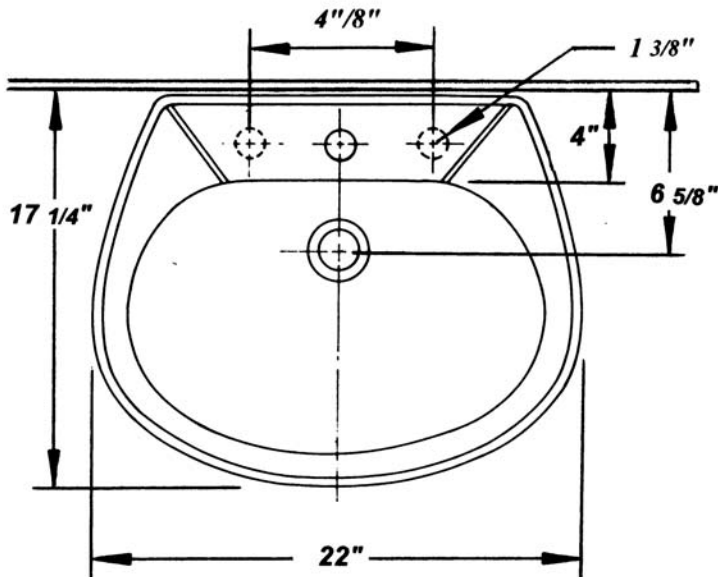

### Features:

- 22" x 17 1/4" x 34"
- Vitreous china
- Front overflow
- Faucet deck
- Supplied with mounting kit
- Faucet not included.

### Models Available:

- 5201.040 – Faucet holes on 4" center
- 5201.080 – Faucet holes on 8" center

### Component Parts:

- 5201.042 - Lavatory slab 4"
- 5201.082 - Lavatory slab 8"
- 5201.331 – Pedestal Only

### Fixture information

|                    |                     |
|--------------------|---------------------|
| Drain outlet       | 1 1/4" O.D.         |
| Overall dimensions | 22" x 17 1/4" x 34" |
| Basin dimensions   | 18" x 11 1/2"       |
| Material           | Vitreous china      |