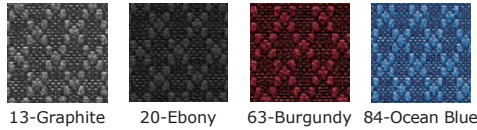

Danbelle Reception Chair

414
Danbelle
Reception Chair
Shown in Elements Duo-Cherry Brook

414-VAM
Danbelle
Anti-Microbial/Anti-Bacterial Vinyl
Reception Chair

Models 414 & 414-VAM

- Comfortable waterfall seat design
- Sturdy steel tube frame
- Scratch-resistant silver or black powder-coated paint finish on frame
- Chrome frame option for added style
- Covered with stain-resistant fabrics and anti-microbial/anti-bacterial vinyls (VAM)
- Also included in the Elements In-Stock Textile Upgrade Program
- 250 lbs. weight capacity
- See following page for dimensions

Standard Fabric Colors

13-Graphite 20-Ebony 63-Burgundy 84-Ocean Blue

Standard Frame Finish

Silver

Standard Vinyl Colors

603-Wine 604-Charcoal 605-Navy 606-Black

Special Order Frame Finishes

Black Chrome

414
Danbelle Reception Chair

Left:
Shown in Elements Mime Fabric in Pewter
with Black Frame

Center:
Shown in Elements Aspen Vinyl in Magnolia
with Chrome Frame

Right:
Shown in Elements Sunburst Fabric in Red Delicious
with Silver Frame