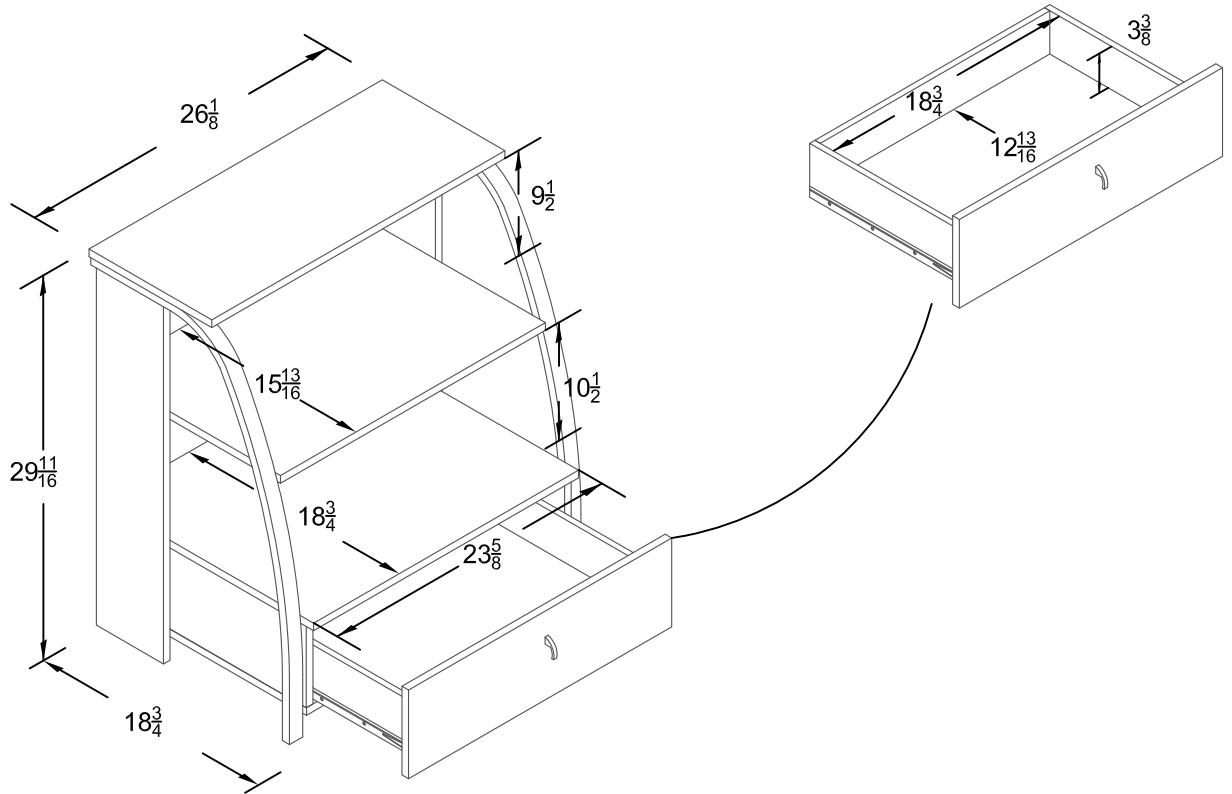

# Highboy TV Stand

Model Number: 1710096  
Finish: Espresso/Ebony

OVERALL PRODUCT SIZE (in inches)

TV Stand:  $26\frac{1}{8}$ "(W) \*  $18\frac{3}{4}$ "(D) \*  $29\frac{11}{16}$ "(H)

## MAXIMUM WEIGHT CAPACITIES