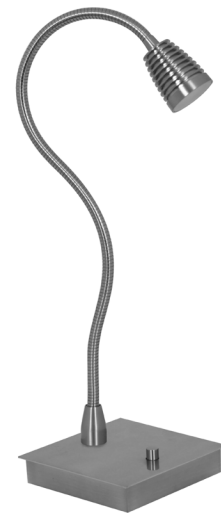

SPECIFICATIONS

Imu Brushed Platinum Table Lamp:

Industrial power with unmatched flexibility. Imu offers the ultimate in 360-degree reach. Exceptional components allow for ease of movement in any direction with stabilization at any fixed point. Imu – the strength lies not only in the design, but in the exceptional LED performance.

Lamp Specifications:

PRODUCT ID	10034 BP
PRODUCT NAME	Imu
CATAGORY	Table Lamp
HEIGHT	22.0
LENGTH	7.0
WIDTH	7
HEAD HEIGHT	3
HEAD LENGTH	2.5
HEAD WIDTH	3
FINISH ID	BP
FINISH DESCRIPTION	Brushed Platinum
NUMBER OF LED'S	3
MAXIMUM WATTAGE	6.8
RATED HOURS (L70)	75000
LED SUPPLIER	CREE
LED TYPE	XP-G
BULB NCLUDED	YES
SAFETY RATING	ETL
SHIPPED VIA	UPS
DIMMABLE	100-10%
TITLE 20 COMPLIANT	YES