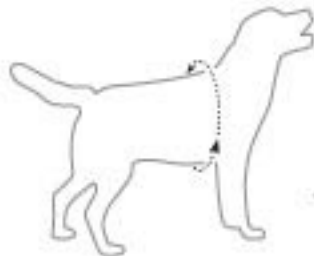

TRACK JACKET™ SIZING

DOG'S GIRTH
measurement around
widest part of rib cage

Track Jacket

DOG'S
GIRTH

S

18-24"
(46-61 cm)

M

24-32"
(61-81 cm)

L

32-48"
(81-122 cm)