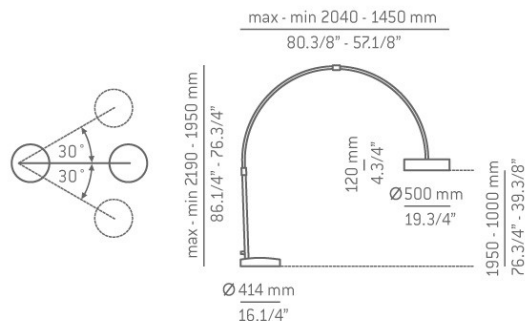

Product Modifications:

Comments:

All sizes and specifications of this products are subject to changes without notification. Modifications and remarks written in this document must be approved and confirmed by ESTILUZ S.A.

Estiluz S.A.

Crta. Ogassa s/n
St. Joan de les Abadesses
17860 Girona - Spain
T +34 972 720 125
F +34 972 720 796
estiluz@estiluz.com

ESTILUZ France DEKA

2 BIS, Rue Léon Blum – Z.I.
des Glaises
91124 Palaiseau Cedex-
France
T +33 (0) 1 69320390
F +33 (0) 1 69320278
estiluzfr@estiluz.com

ESTILUZ GmbH

Pfingstweidstraße 5
60316 Frankfurt am Main -
Germany
Tel. +49 (0)69 42 69300
Fax +49 (0)69 42 693020
estiluzgmbh@estiluz.com

ESTILUZ, Inc USA

Estiluz Inc. 235 Moonachie
Road.
Moonachie, NJ- 07074. USA
T +1 (201) 641 1997
F +1 (201) 641 2092
estiluzinc@estiluz.com