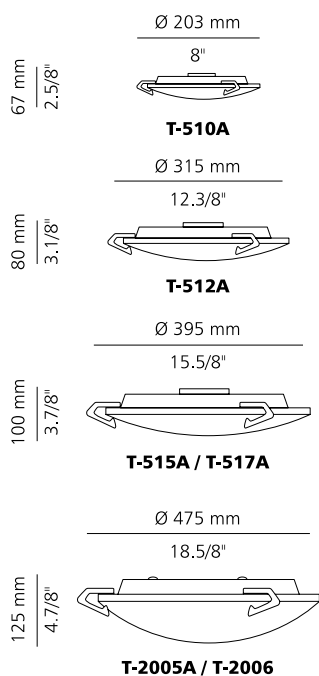

T-510A  
T-512A  
T-515A  
T-517A  
T-2005A  
T-2006

Flush mount. White satin glass.

Plafón. Vidrio óptico blanco satinado.

T-510A | T-512A | T-515A

21 GOLD | 22 CH | 27 WH | 37 NI

T-517A

37 NI

T-2005A | T-2006

21 GOLD | 37 NI

T-510A 

Up to 1 x 100W T3 78mm R7s base 120V 

T-512A 

Up to 1 x 150W T3 118mm R7s base 120V 

T-515A 

Up to 1 x 300W T3 118mm R7s base 120V 

T-517A 

2 x 13W quad/twin GX23 base  
magnetic ballast 120V 

T-2005A

Up to 1 x 300W T3 118mm R7s base 120V 

T-2006

2 x 24/26/27W twin 2G-11 base  
electronic ballast 120/277V 

“tool-less”  
entry for  
relamping

see finishes  
in page 236