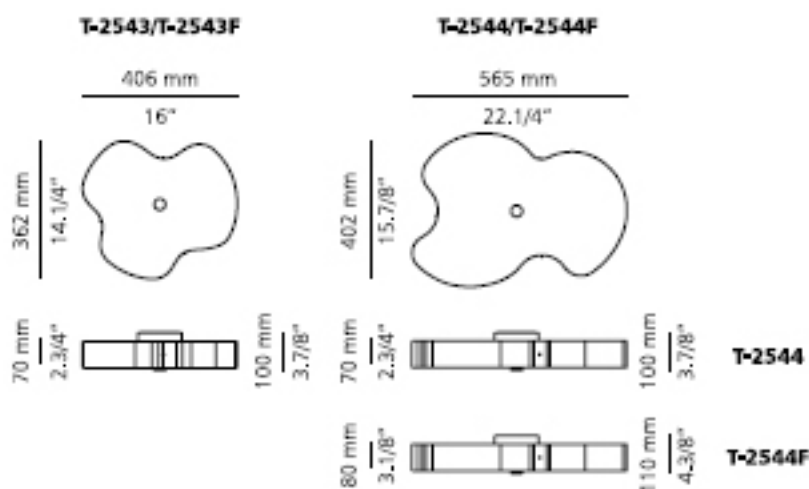

26 BLK | 27 WH | 37 NI | 61 SAT GOLD

T-2543

Up to 2 x 75W T3 78 mm R7s base 120V

T-2543F

2 x 26W quad G24q3 base
electronic ballast 120/277V

T-2544

Up to 2 x 150W T3 118 mm R7s base 120V

T-2544F

2 x 36/39W twin 2G-11 base
electronic ballast 120/277V

"tool-less"
entry for
relamping

see finishes
in page 236