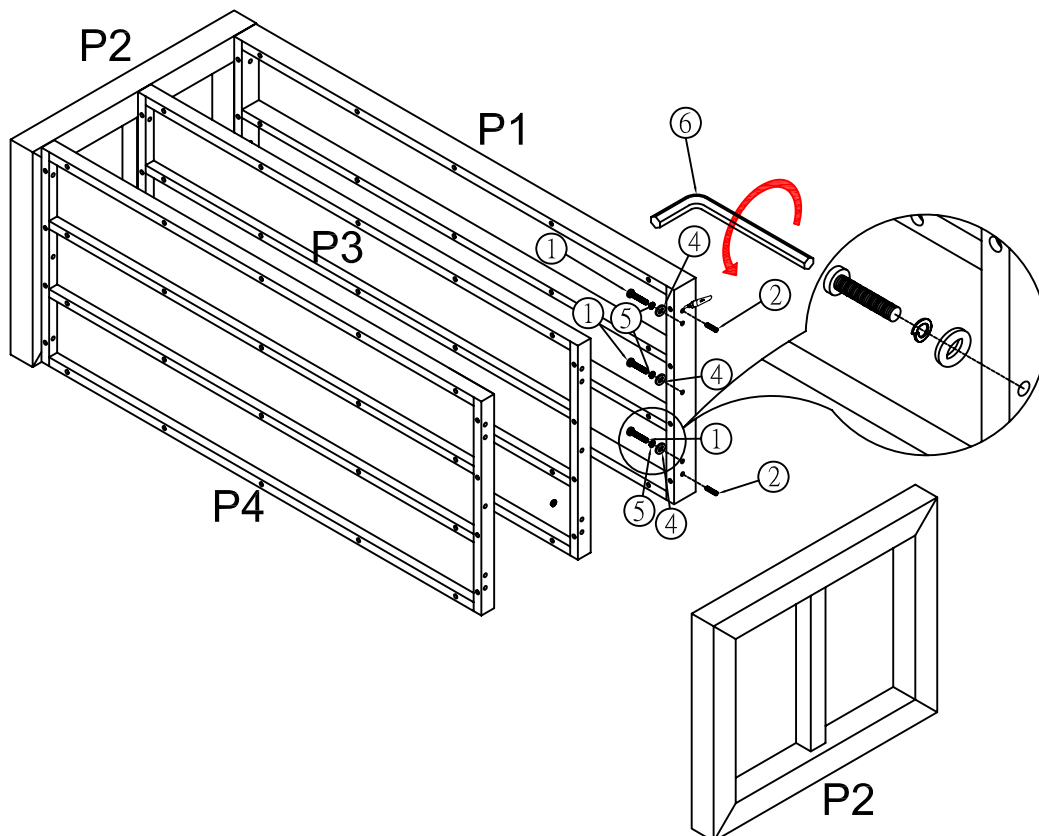

Assembly Instruction

Richmond TV Unit

Richmond TV Stand
parts list

contents of the bag

1		∅8 x 38mm	18PCS
2		∅8 x 30mm	12PCS
3		83 x 22mm	1PC

4		∅16 x 1.5mm	18PCS
5		∅13 x 1.2mm	18PCS
6		60 x 25mm	1PC

step 1

1		9PCS
2		6PCS
3		1PC
4		9PCS
5		9PCS
6		1PC

step 2

1		9PCS
2		6PCS
3		1PC
4		9PCS
5		9PCS
6		1PC