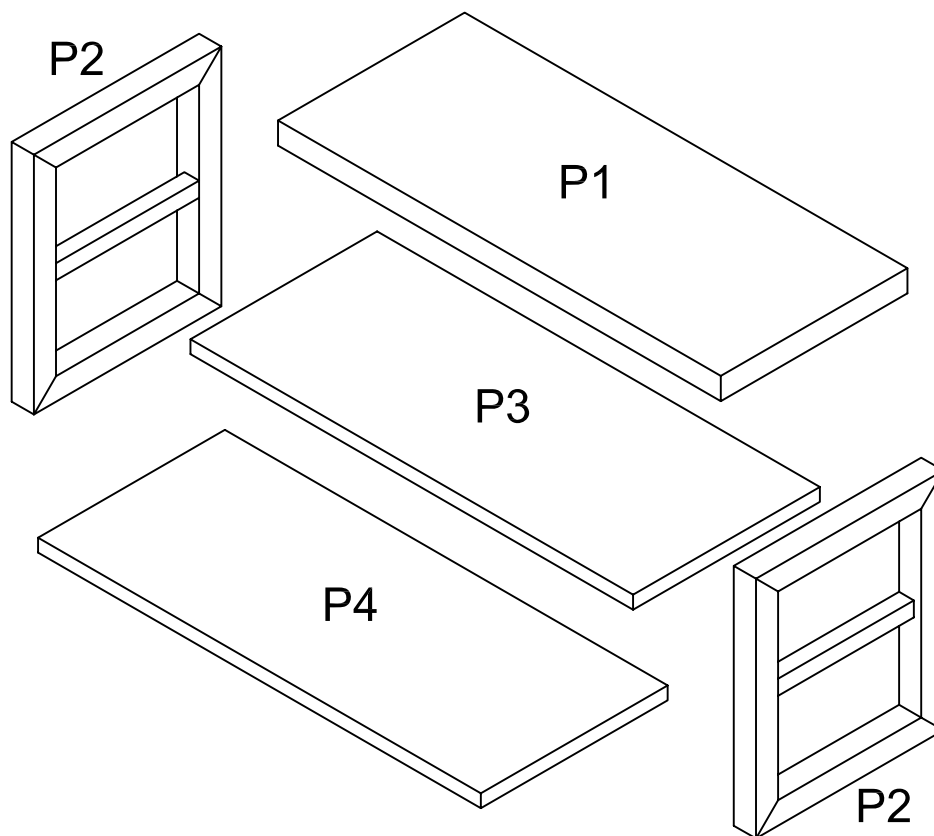

Assembly Instruction

Richmond TV Unit

Richmond TV Stand
parts list

contents of the bag

1		∅8 x 38mm	18PCS
2		∅8 x 30mm	12PCS
3		83 x 22mm	1PC

4		∅16 x 1.5mm	18PCS
5		∅13 x 1.2mm	18PCS
6		60 x 25mm	1PC

step 1

1		9PCS
2		6PCS
3		1PC
4		9PCS
5		9PCS
6		1PC

step 2

1		9PCS
2		6PCS
3		1PC
4		9PCS
5		9PCS
6		1PC