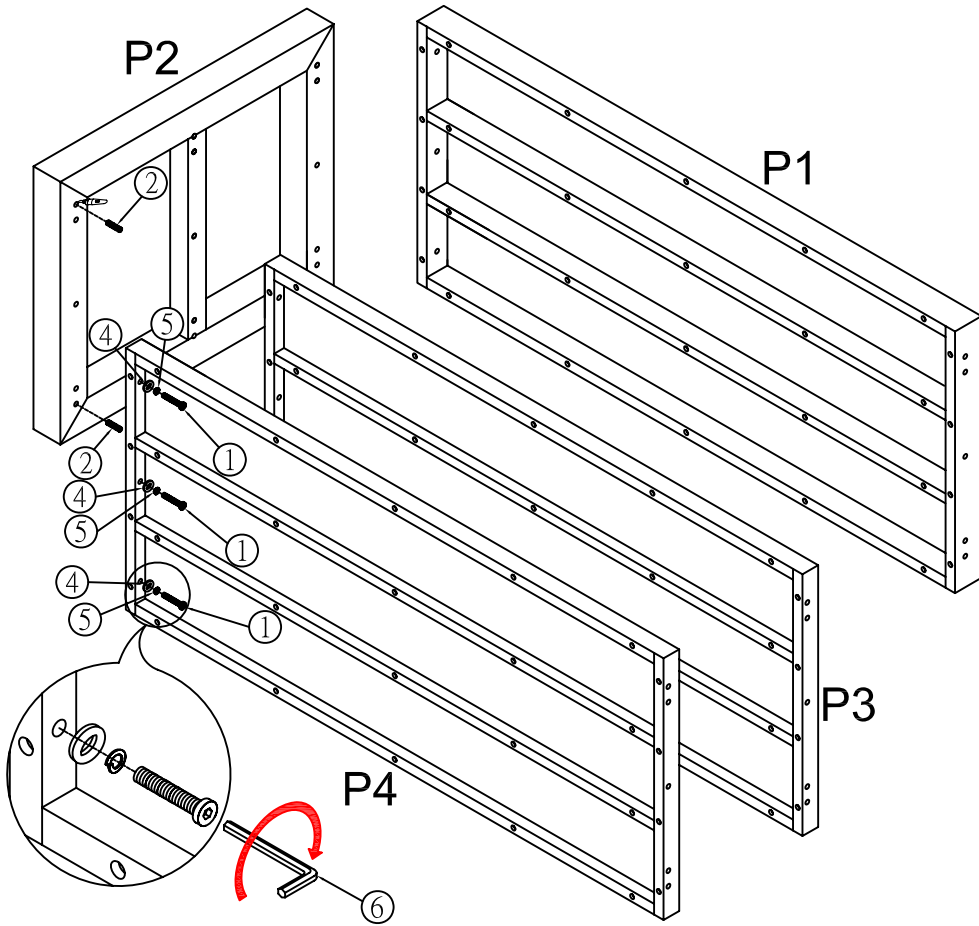

Assembly Instruction

Richmond TV Unit

Richmond TV Stand
parts list

contents of the bag

1		∅8 x 38mm	18PCS
2		∅8 x 30mm	12PCS
3		83 x 22mm	1PC

4		∅16 x 1.5mm	18PCS
5		∅13 x 1.2mm	18PCS
6		60 x 25mm	1PC

step 1

1		9PCS
2		6PCS
3		1PC
4		9PCS
5		9PCS
6		1PC

step 2

1		9PCS
2		6PCS
3		1PC
4		9PCS
5		9PCS
6		1PC