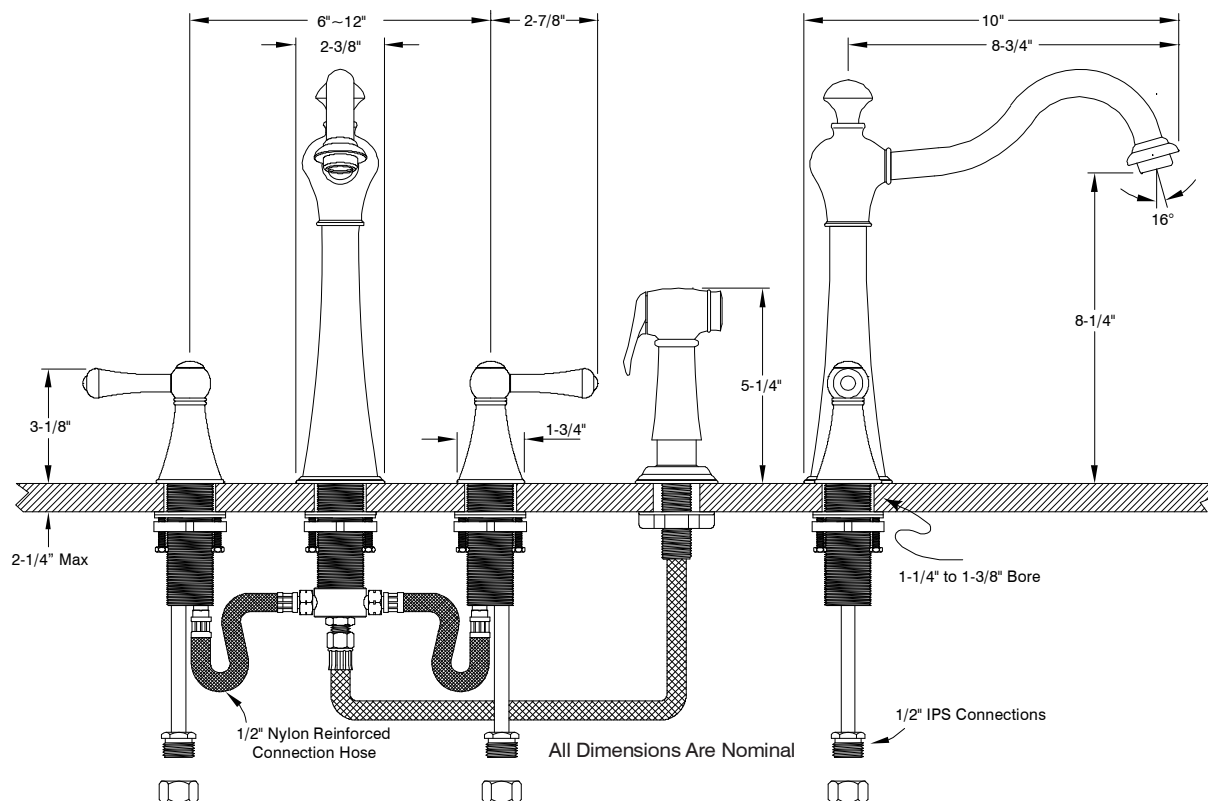

Description

- Twin lever handle antique style hi-rise widespread kitchen faucet
- Trouble-free ceramic cartridge
- Four hole sink mounting up to 12" on center
- Oil rubbed bronze finish
- All brass construction
- Includes color matched antique style sprayer with 48" reinforced hose

- Limited Lifetime Warranty
Refer to Premier Faucet warranty program for further details and restrictions.

SONOMA™

Model 120029LF

Twin Lever Handle Widespread Kitchen Faucet
Oil Rubbed Bronze Finish
Up To 12" Widespread
1/2" IPS Connection