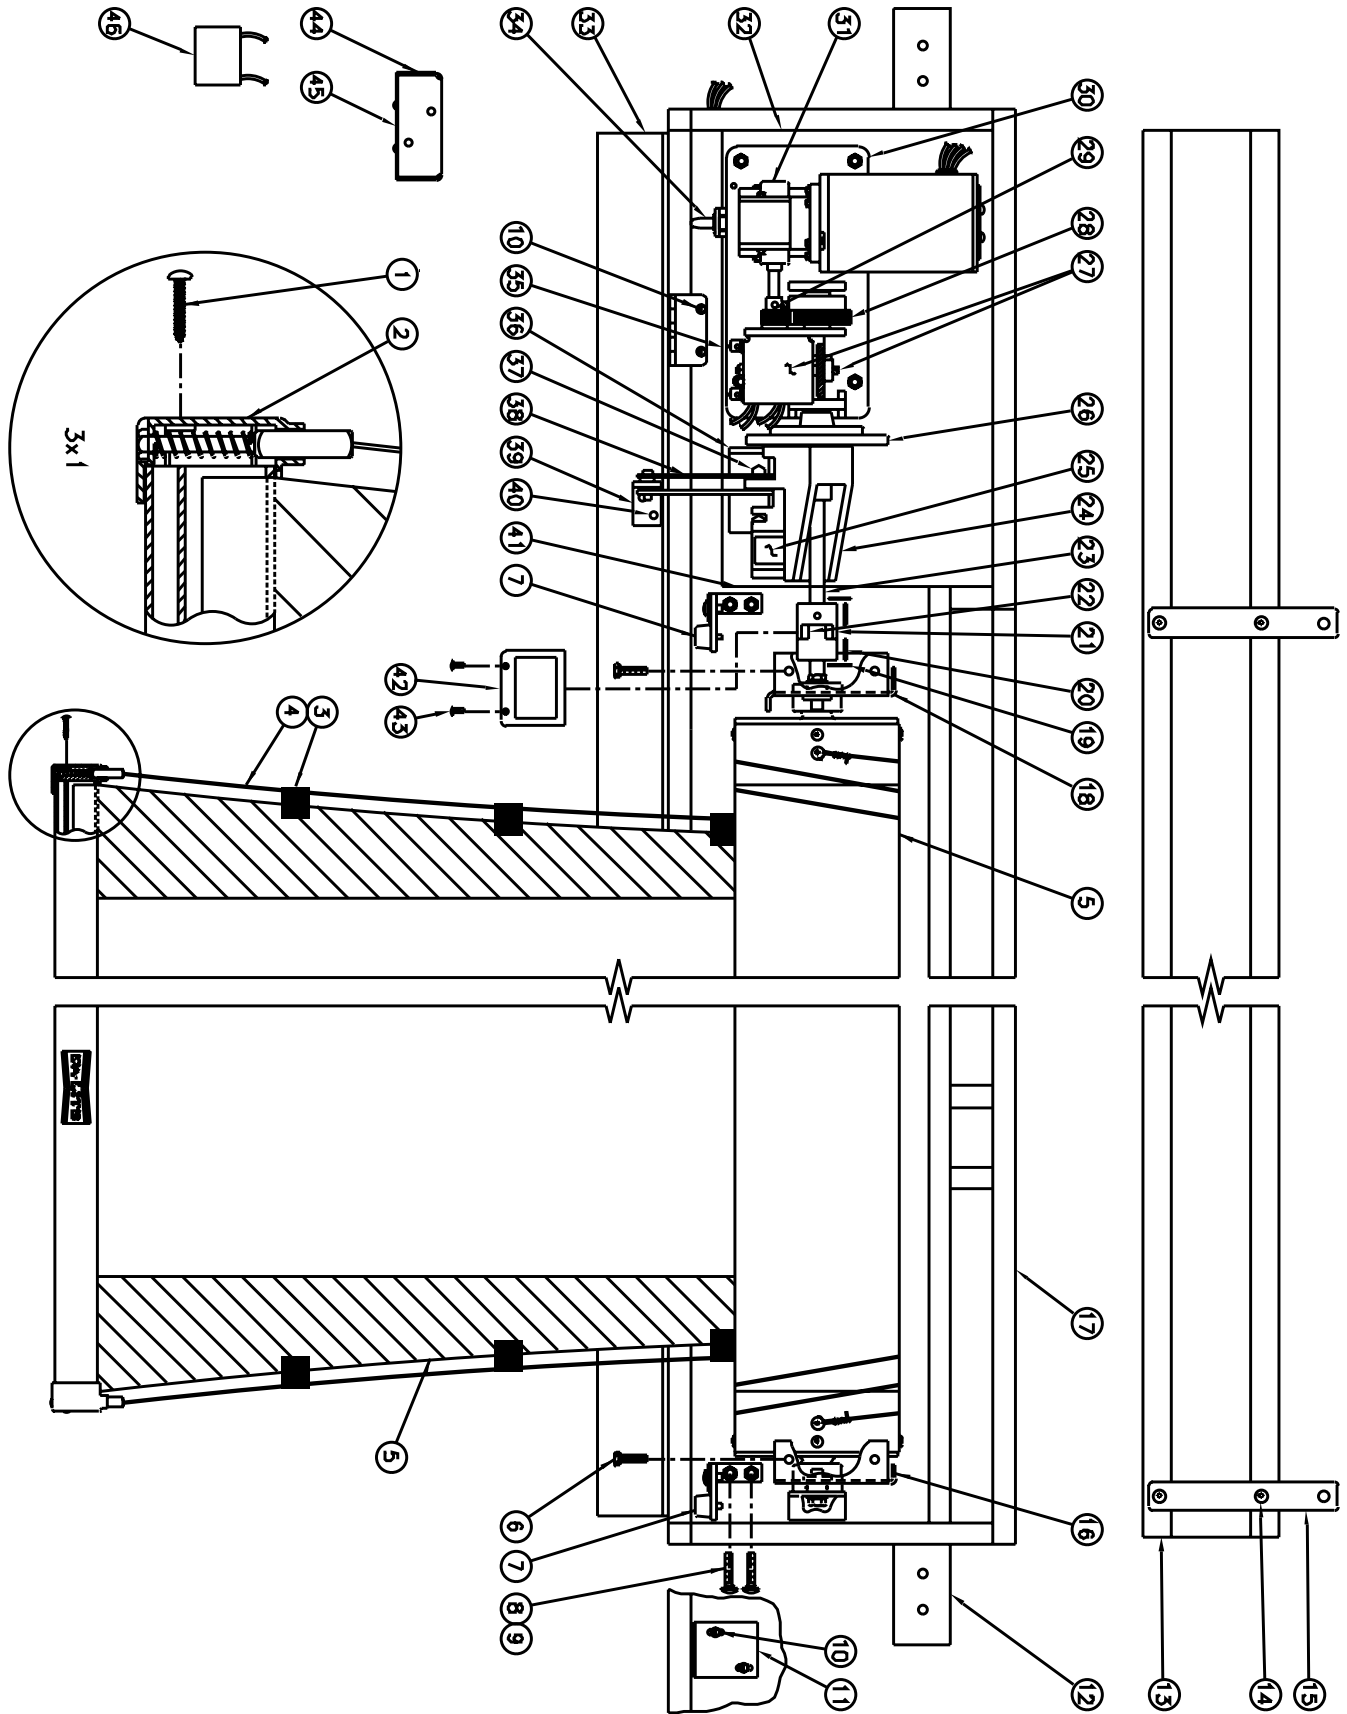

TENSIONED EXECUTIVE ELECTROL®

TENSIONED EXECUTIVE ELECTROL®

Diagram No.	Da-Lite Part No.	Description	Quantity Required	List Price Each
1	44839	Screw for slat cap assy.	4	\$0.28
2	92030	Slat cap assy. (includes #1)	2	9.40
3	94680	Tab	14-40	0.36
4	75658	Line, chalk and mason black (per foot) (Figure one side at approximately height of fabric + 2' + any extra needed)	Per size	0.24
5	Fabric and roller assemblies include #2, 3 and 4			
	81261	Fabric and roller assy., Da-Mat 50" x 50"	1	770.00
	88974	Fabric and roller assy., High Contrast Da-Mat 50" x 50"	1	770.00
	81262	Fabric and roller assy., Pearlescent 50" x 50"	1	1,030.00
	81263	Fabric and roller assy., Cinema Vision 50" x 50"	1	1,228.00
	90406	Fabric and roller assy., High Contrast Cinema Vision 50" x 50"	1	1,228.00
	86412	Fabric and roller assy., Da-Tex 50" x 50"	1	1,150.00
	86413	Fabric and roller assy., Dual Vision 50" x 50"	1	1,150.00
	81264	Fabric and roller assy., Da-Mat 60" x 60"	1	846.00
	88975	Fabric and roller assy., High Contrast Da-Mat 60" x 60"	1	846.00
	81265	Fabric and roller assy., Pearlescent 60" x 60"	1	1,132.00
	81266	Fabric and roller assy., Cinema Vision 60" x 60"	1	1,354.00
	90407	Fabric and roller assy., High Contrast Cinema Vision 60" x 60"	1	1,354.00
	86414	Fabric and roller assy., Da-Tex 60" x 60"	1	1,262.00
	86415	Fabric and roller assy., Dual Vision 60" x 60"	1	1,262.00
	81267	Fabric and roller assy., Da-Mat 70" x 70"	1	928.00
	88976	Fabric and roller assy., High Contrast Da-Mat 70" x 70"	1	928.00
	81268	Fabric and roller assy., Pearlescent 70" x 70"	1	1,246.00
	81269	Fabric and roller assy., Cinema Vision 70" x 70"	1	1,488.00
	90408	Fabric and roller assy., High Contrast Cinema Vision 70" x 70"	1	1,488.00
	86416	Fabric and roller assy., Da-Tex 70" x 70"	1	1,388.00
	86417	Fabric and roller assy., Dual Vision 70" x 70"	1	1,388.00
	81270	Fabric and roller assy., Da-Mat 84" x 84"	1	1,024.00
	88977	Fabric and roller assy., High Contrast Da-Mat 84" x 84"	1	1,024.00
	81271	Fabric and roller assy., Pearlescent 84" x 84"	1	1,370.00
	81272	Fabric and roller assy., Cinema Vision 84" x 84"	1	1,636.00
	90409	Fabric and roller assy., High Contrast Cinema Vision 84" x 84"	1	1,636.00
	86418	Fabric and roller assy., Da-Tex 84" x 84"	1	1,528.00
	86419	Fabric and roller assy., Dual Vision 84" x 84"	1	1,528.00
	81273	Fabric and roller assy., Da-Mat 6' x 8'	1	1,132.00
	88978	Fabric and roller assy., High Contrast Da-Mat 6' x 8'	1	1,132.00
	81274	Fabric and roller assy., Pearlescent 6' x 8'	1	1,510.00
	81275	Fabric and roller assy., Cinema Vision 6' x 8'	1	1,802.00
	90410	Fabric and roller assy., High Contrast Cinema Vision 6' x 8'	1	1,802.00
	86420	Fabric and roller assy., Da-Tex 6' x 8'	1	1,680.00
	86421	Fabric and roller assy., Dual Vision 6' x 8'	1	1,680.00
	81276	Fabric and roller assy., Da-Mat 8' x 8'	1	1,236.00
	88979	Fabric and roller assy., High Contrast Da-Mat 8' x 8'	1	1,236.00
	81277	Fabric and roller assy., Pearlescent 8' x 8'	1	1,656.00
	81278	Fabric and roller assy., Cinema Vision 8' x 8'	1	1,980.00
	90411	Fabric and roller assy., High Contrast Cinema Vision 8' x 8'	1	1,980.00
	86422	Fabric and roller assy., Da-Tex 8' x 8'	1	1,846.00
	86423	Fabric and roller assy., Dual Vision 8' x 8'	1	1,846.00
	81279	Fabric and roller assy., Da-Mat 7' x 9'	1	1,360.00