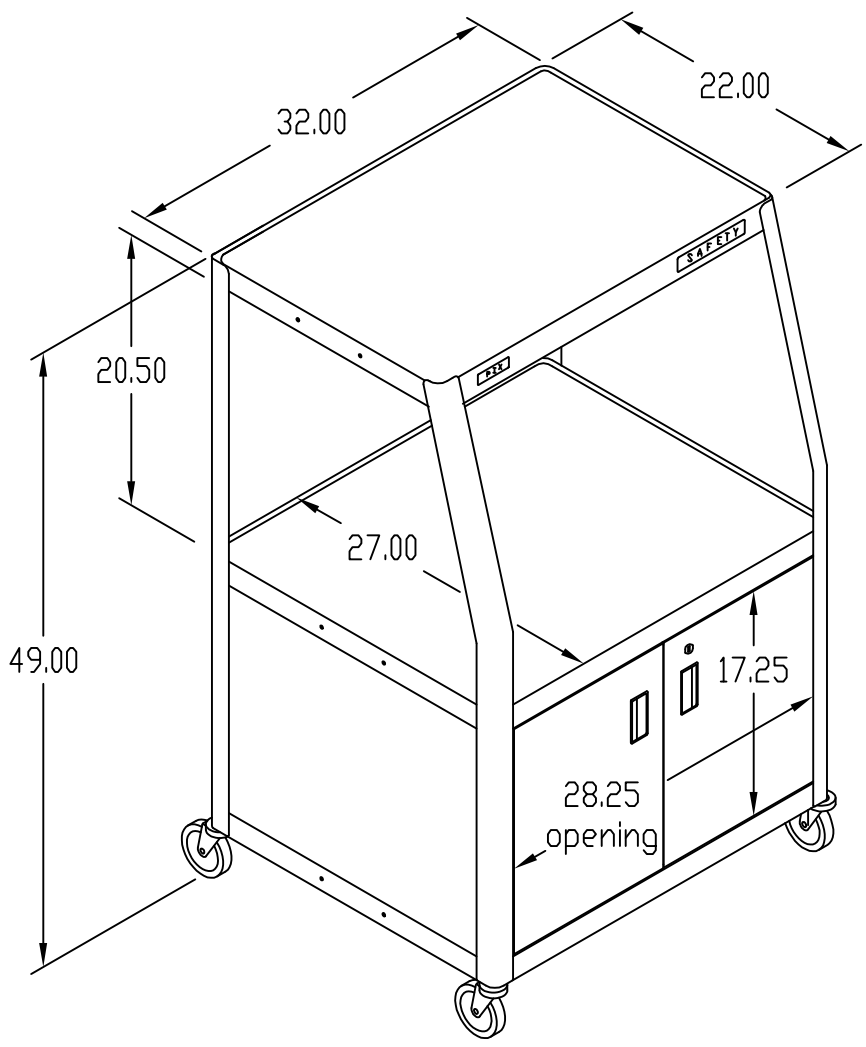

AV7ULC-49

The Advance
PRODUCTS COMPANY
1199 E. Central, Wichita, KS 67214-3922 Ph: (316) 263-4231

THIS DRAWING IS THE PROPERTY OF THE ADVANCE PRODUCTS COMPANY AND IS NOT TO BE REPRODUCED OR USED TO FURNISH INFORMATION FOR MAKING DRAWINGS EXCEPT WHERE PROVIDED BY AGREEMENT WITH SAID COMPANY.