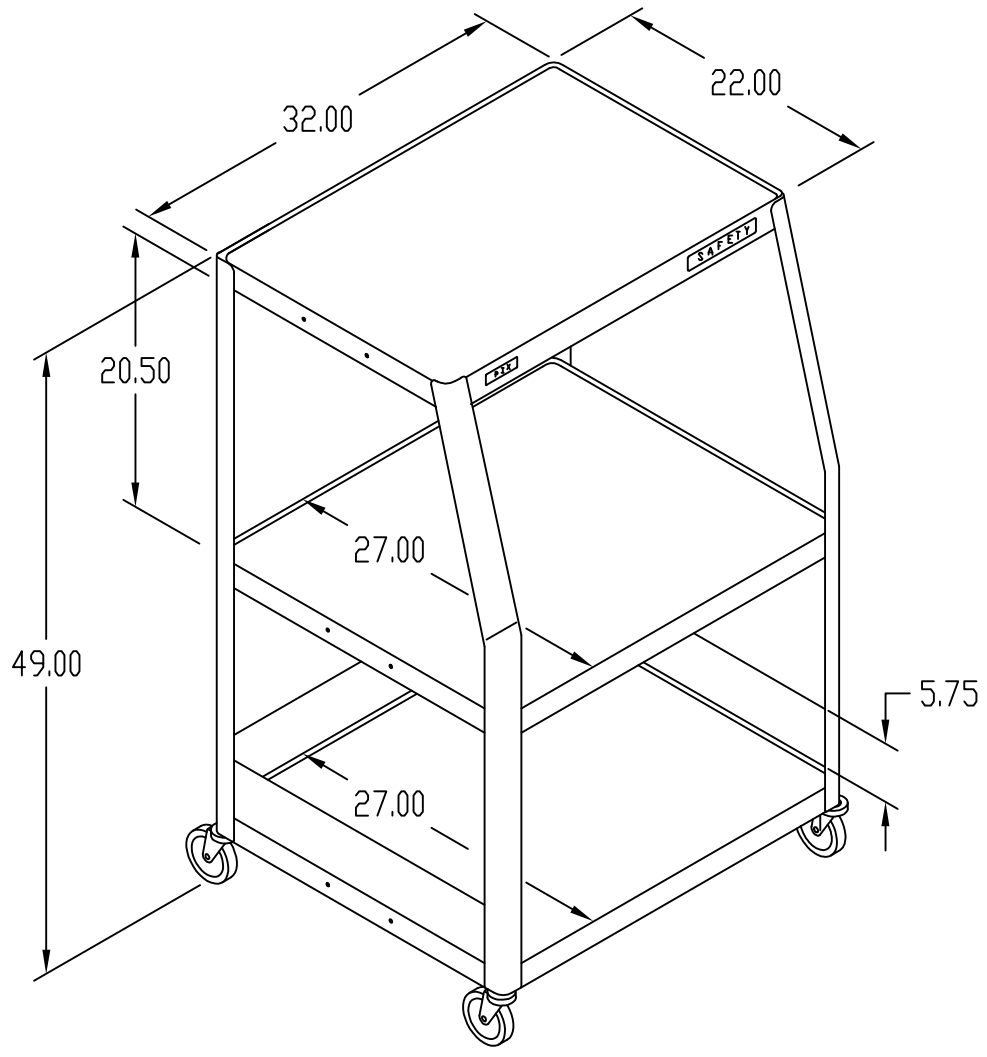

AV7UL-49

THE Advance
PRODUCTS COMPANY
1199 E. Central, Wichita, KS 67214-3922 Ph: (316) 263-4231

THIS DRAWING IS THE PROPERTY OF THE ADVANCE PRODUCTS COMPANY AND IS NOT TO BE REPRODUCED OR USED TO FURNISH INFORMATION FOR MAKING DRAWINGS EXCEPT WHERE PROVIDED BY AGREEMENT WITH SAID COMPANY.