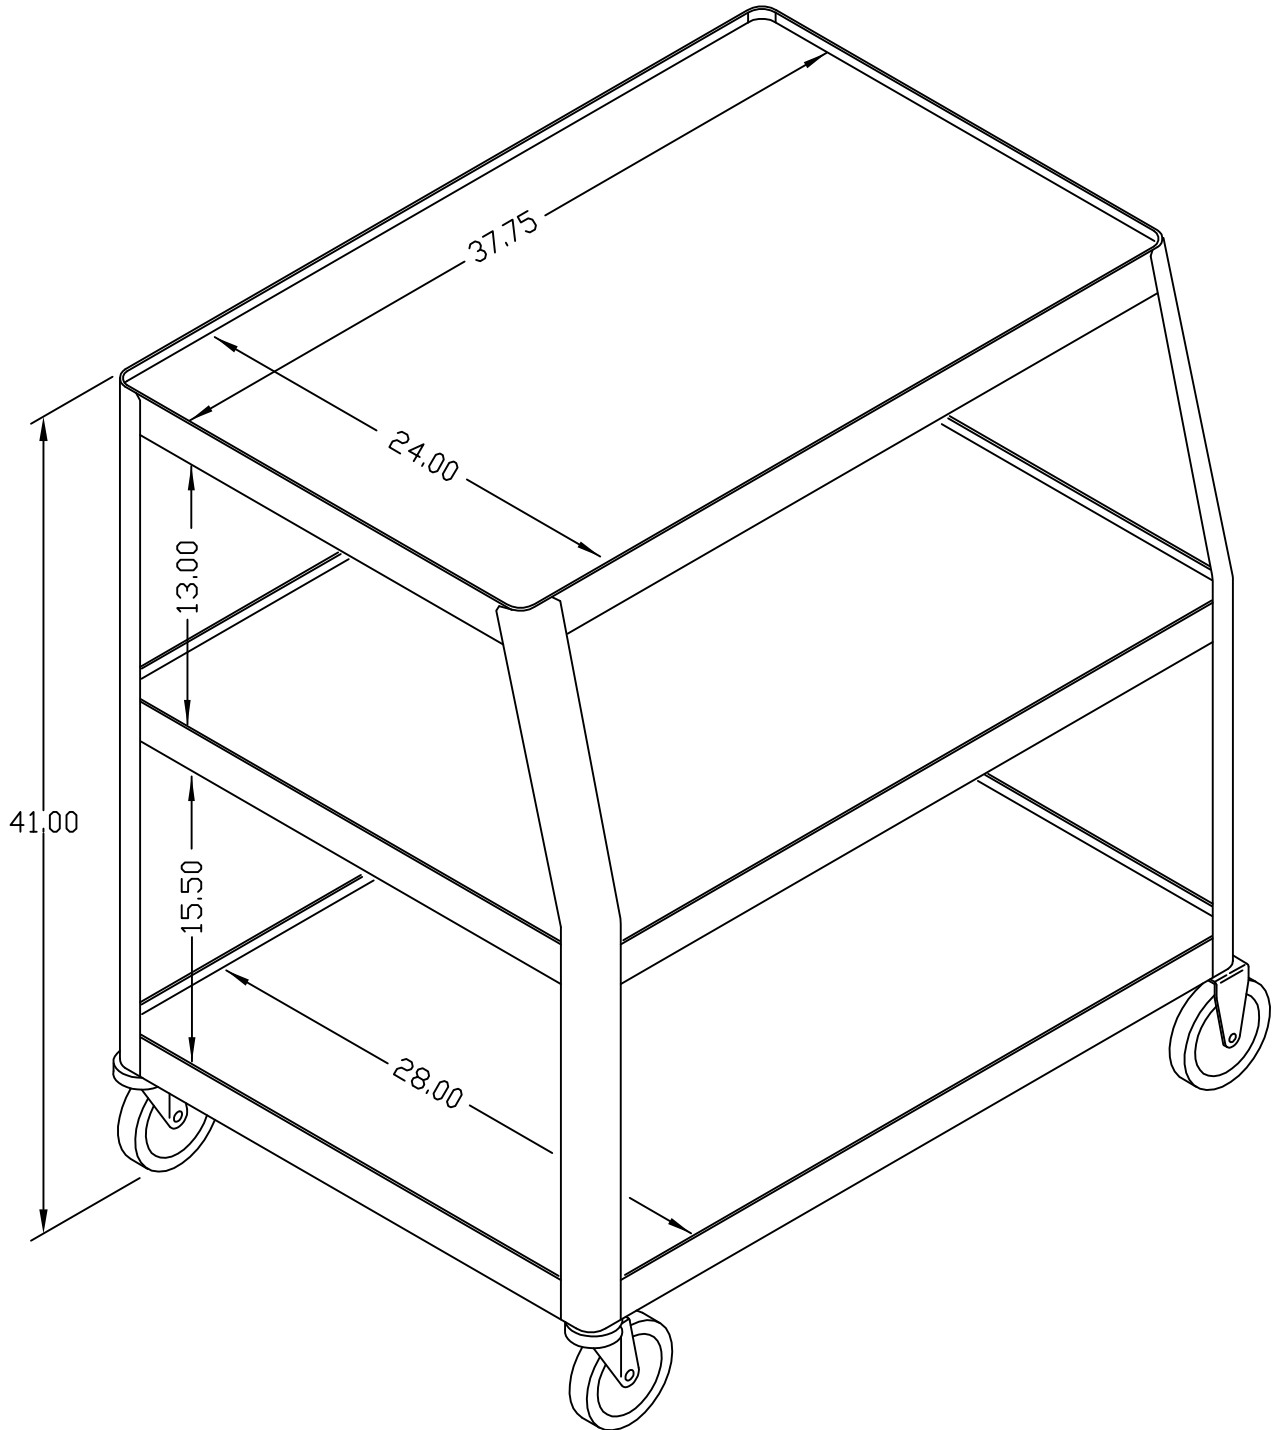

AV8-41

THE **Advance**
PRODUCTS COMPANY
1199 E. Central, Wichita, KS 67214-3922 Ph: (316) 263-4231

THIS DRAWING IS THE PROPERTY OF THE ADVANCE PRODUCTS COMPANY AND IS NOT TO BE REPRODUCED OR USED TO FURNISH INFORMATION FOR MAKING DRAWINGS EXCEPT WHERE PROVIDED BY AGREEMENT WITH SAID COMPANY.