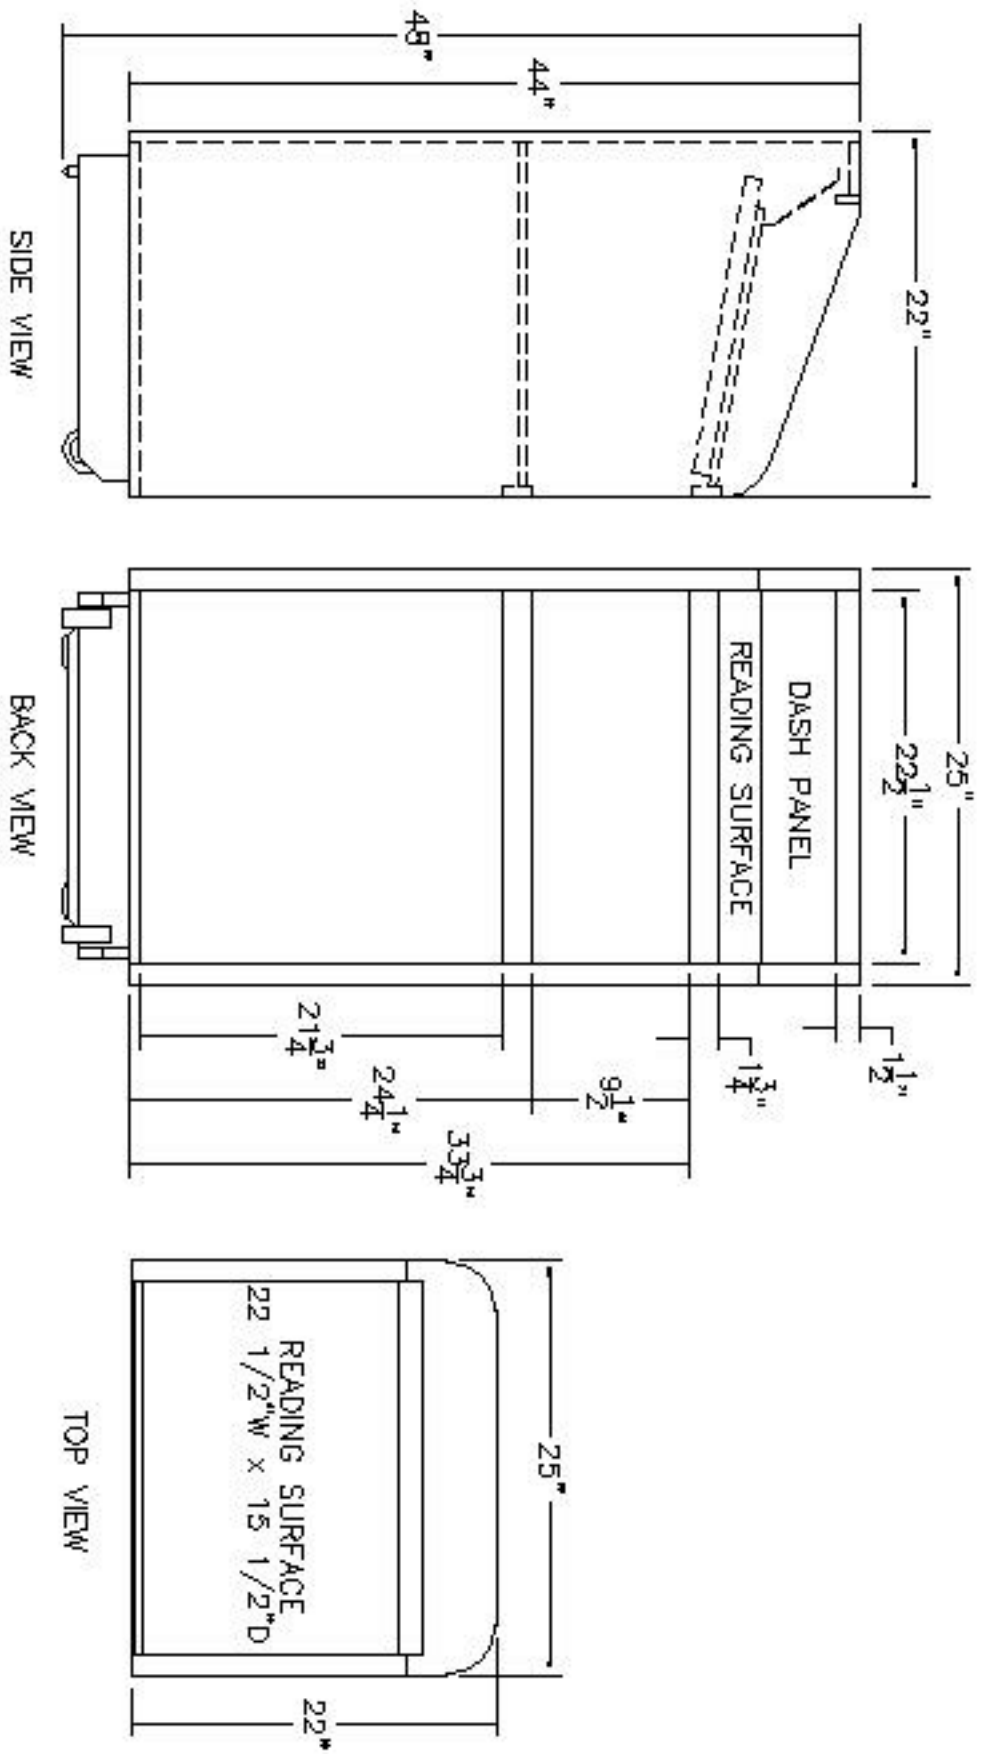

THIS PRINT SUPERSEDES NO:
 ANY PRINT DATED PRIOR TO
 9-30-02

REVISION	DATE	BY	DESCRIPTION
REMOVED BY:			
APP'D BY:			

SCALE:	1=12	DRAWN BY:	K.J.L.	DATE:	9-30-02	APP'D BY:		DATE:	
MATERIAL NO.:	N/A	FINISH:	N/A						
NAME:	LECTERN, CONCORD 25" FLR								
	DA-LITE SCREEN CO. NO:								
	WARSAW, INDIANA, USA								
	CAD								

THIS PRINT SUPERSEDES NO:
 ANY PRINT DATED PRIOR TO
 9-30-02

REVISION			
REMOVED BY:			
APP'D BY:			

SCALE	DRAWN BY:	DATE	APP'D BY:	DATE
1 = 1/2"	K.J.L.	9-30-02		
MATERIAL NO:	FINISH:			
N/A	N/A			
NAME:	LECTERN, CONCORD 25" ADJ.			CAD
DA-LITE SCREEN CO. NO:	WARSAW, INDIANA, USA			

THIS FRONT SUPERSEDES ANY FRONT DATED PRIOR TO
 NO: 10-9-02

TOP VIEW

SIDE VIEW

BACK VIEW

REVISION				
REMOVED BY:				
APP'D BY:				

SCALE: 1=9	DRAWN BY: K.J.L.	DATE: 10-9-02	APP'D BY:	DATE:
MATERIAL NO: N/A	FINISH: N/A			
NAME: LECTERN, CONCORD 25" TABLE				
DA-LITE SCREEN CO. NO:				
WARSAW, INDIANA, USA				
				CAD

THIS PRINT SUPERSEDES NO:
 ANY PRINT DATED PRIOR TO
 10-7-02

REVISION				
REMOVED BY:				
APP'D BY:				

SCALE	DRAWN BY:	DATE	APP'D BY:	DATE
1=1/2	K.J.L.	10-7-02		
MATERIAL NO:	FINISH:			
N/A	N/A			
NAME:	LECTERN, CONCORD 25" STACKING			
DA-LITE SCREEN CO. NO:	WARSAW, INDIANA, USA			
				CAD