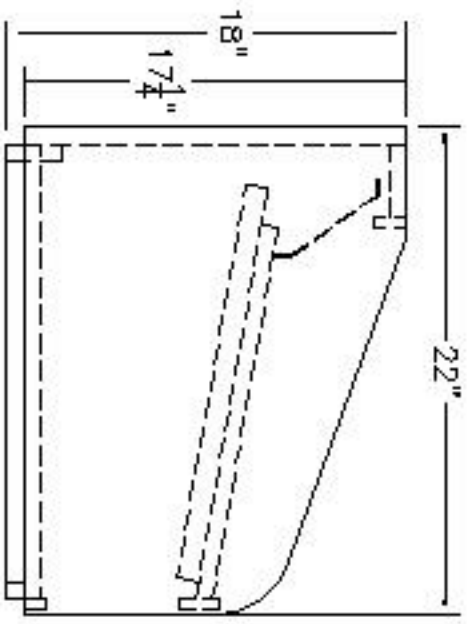

THIS FRONT SUPERSEDES ANY FRONT DATED PRIOR TO
 NO: 10-9-02

TOP VIEW

SIDE VIEW

BACK VIEW

REVISION				
REMOVED BY:				
APP'D BY:				

SCALE: 1=9	DRAWN BY: K.J.L.	DATE: 10-9-02	APP'D BY:	DATE:
MATERIAL NO: N/A	FINISH: N/A			
NAME: LECTERN, CONCORD 25" TABLE				
DA-LITE SCREEN CO. NO:				
WARSAW, INDIANA, USA				
				CAD