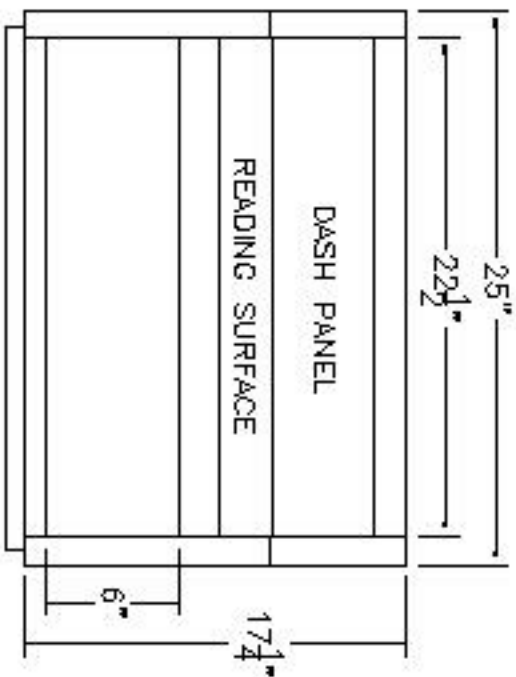

THIS PRINT SUPERSEDES NO:
 ANY PRINT DATED PRIOR TO
 9-30-02

REVISION			
REMOVED BY:			
APP'D BY:			

SCALE	DRAWN BY:	DATE	APP'D BY:	DATE
1 = 1/2"	K.J.L.	9-30-02		
MATERIAL NO:	FINISH:			
N/A	N/A			
NAME:	LECTERN, CONCORD 25" ADJ.			CAD
DA-LITE SCREEN CO. NO:	WARSAW, INDIANA, USA			

THIS FRONT SUPERSEDES ANY FRONT DATED PRIOR TO
 NO: 10-9-02

TOP VIEW

SIDE VIEW

BACK VIEW

REVISION				
REMOVED BY:				
APP'D BY:				

SCALE: 1=9	DRAWN BY: K.J.L.	DATE: 10-9-02	APP'D BY:	DATE:
MATERIAL NO: N/A	FINISH: N/A			
NAME: LECTERN, CONCORD 25" TABLE				
DA-LITE SCREEN CO. NO:				
WARSAW, INDIANA, USA				
				CAD