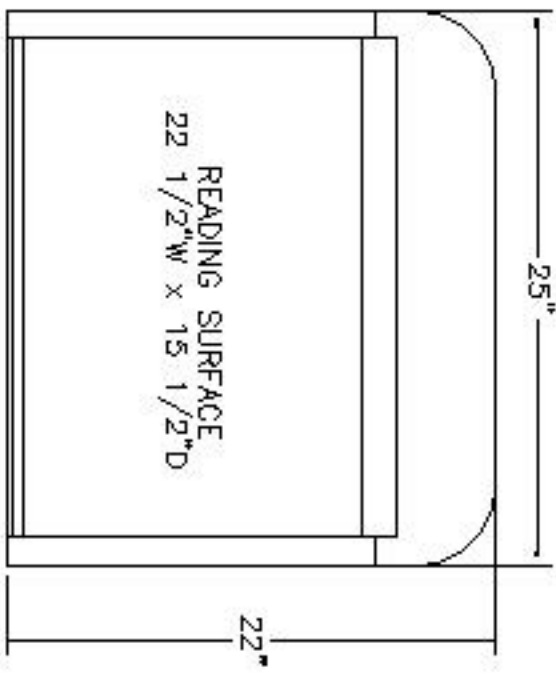

THIS PRINT SUPERSEDES NO:
 ANY PRINT DATED PRIOR TO
 9-30-02

REVISION	DATE	BY	DESCRIPTION
REMOVED BY:			
APP'D BY:			

SCALE:	1=12	DRAWN BY:	K.J.L.	DATE:	9-30-02	APP'D BY:		DATE:	
MATERIAL NO.:	N/A	FINISH:	N/A						
NAME:	LECTERN, CONCORD 25" FLR								
	DA-LITE SCREEN CO. NO:								
	WARSAW, INDIANA, USA								
	CAD								

THIS PRINT SUPERSEDES NO:
 ANY PRINT DATED PRIOR TO
 9-30-02

REVISION			
REMOVED BY:			
APP'D BY:			

SCALE	DRAWN BY:	DATE	APP'D BY:	DATE
1 = 1/2"	K.J.L.	9-30-02		
MATERIAL NO:	FINISH:			
N/A	N/A			
NAME:	LECTERN, CONCORD 25" ADJ.			CAD
DA-LITE SCREEN CO. NO:	WARSAW, INDIANA, USA			

THIS FRONT SUPERSEDES ANY FRONT DATED PRIOR TO
 NO: 10-9-02

TOP VIEW

SIDE VIEW

BACK VIEW

REVISION				
REMOVED BY:				
APP'D BY:				

SCALE: 1=9	DRAWN BY: K.J.L.	DATE: 10-9-02	APP'D BY:	DATE:
MATERIAL NO: N/A	FINISH: N/A			
NAME: LECTERN, CONCORD 25" TABLE				
DA-LITE SCREEN CO. NO:				
WARSAW, INDIANA, USA				
				CAD

THIS PRINT SUPERSEDES NO:
 ANY PRINT DATED PRIOR TO
 10-7-02

REVISION				
REMOVED BY:				
APP'D BY:				

SCALE	DRAWN BY:	DATE	APP'D BY:	DATE
1=1/2	K.J.L.	10-7-02		
MATERIAL NO:	FINISH:			
N/A	N/A			
NAME:	LECTERN, CONCORD 25" STACKING			
DA-LITE SCREEN CO. NO:	WARSAW, INDIANA, USA			
				CAD