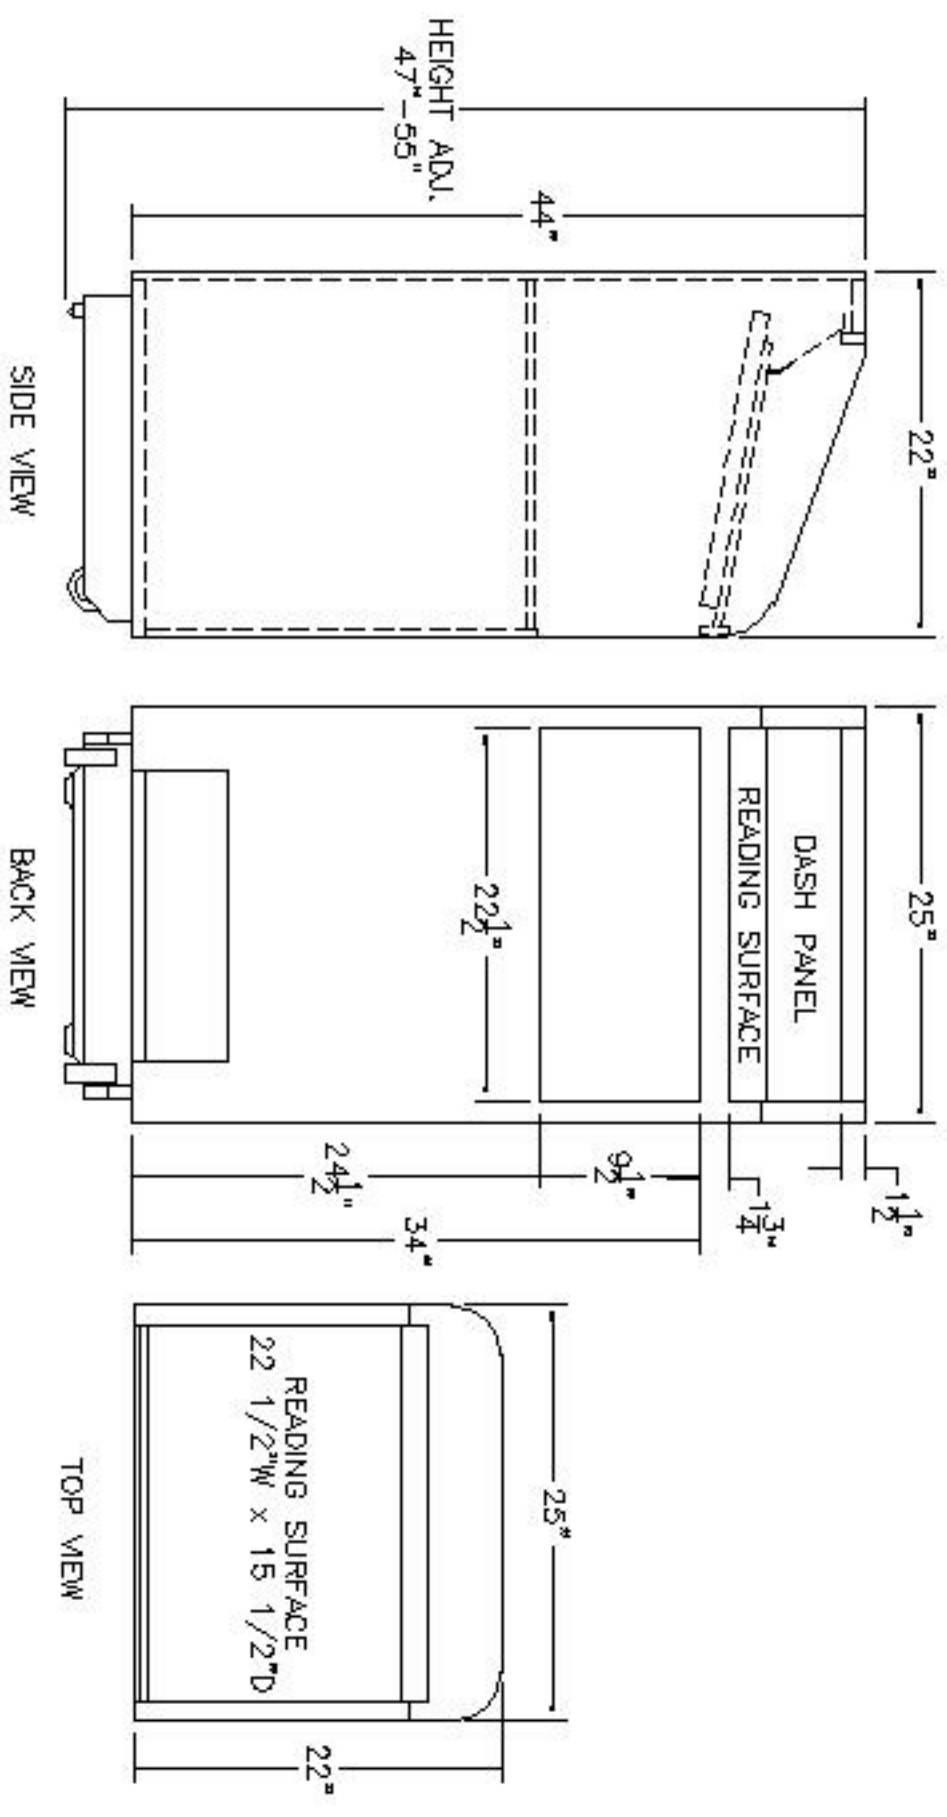

THIS PRINT SUPERSEDES NO:
 ANY PRINT DATED PRIOR TO
 9-30-02

REVISION	DATE	BY	DESCRIPTION
REMOVED BY:			
APP'D BY:			

SCALE:	1=12	DRAWN BY:	K.J.L.	DATE:	9-30-02	APP'D BY:		DATE:	
MATERIAL NO.:	N/A	FINISH:	N/A						
NAME:	LECTERN, CONCORD 25" FLR								
	DA-LITE SCREEN CO. NO:								
	WARSAW, INDIANA, USA								
	CAD								

THIS PRINT SUPERSEDES NO:
 ANY PRINT DATED PRIOR TO
 9-30-02

REVISION			
REMOVED BY:			
APP'D BY:			

SCALE	DRAWN BY:	DATE	APP'D BY:	DATE
1 = 1/2"	K.J.L.	9-30-02		
MATERIAL NO:	FINISH:			
N/A	N/A			
NAME:	LECTERN, CONCORD 25" ADJ.			CAD
DA-LITE SCREEN CO. NO:	WARSAW, INDIANA, USA			

THIS FRONT SUPERSEDES ANY FRONT DATED PRIOR TO
 NO: 10-9-02

TOP VIEW

SIDE VIEW

BACK VIEW

REVISION				
REMOVED BY:				
APP'D BY:				

SCALE: 1=9	DRAWN BY: K.J.L.	DATE: 10-9-02	APP'D BY:	DATE:
MATERIAL NO: N/A	FINISH: N/A			
NAME: LECTERN, CONCORD 25" TABLE				
DA-LITE SCREEN CO. NO:				
WARSAW, INDIANA, USA				
				CAD

THIS PRINT SUPERSEDES NO:
 ANY PRINT DATED PRIOR TO
 10-7-02

REVISION				
REMOVED BY:				
APP'D BY:				

SCALE	DRAWN BY:	DATE	APP'D BY:	DATE
1=1/2	K.J.L.	10-7-02		
MATERIAL NO:	FINISH:			
N/A	N/A			
NAME:	LECTERN, CONCORD 25" STACKING			
DA-LITE SCREEN CO. NO:	WARSAW, INDIANA, USA			
				CAD