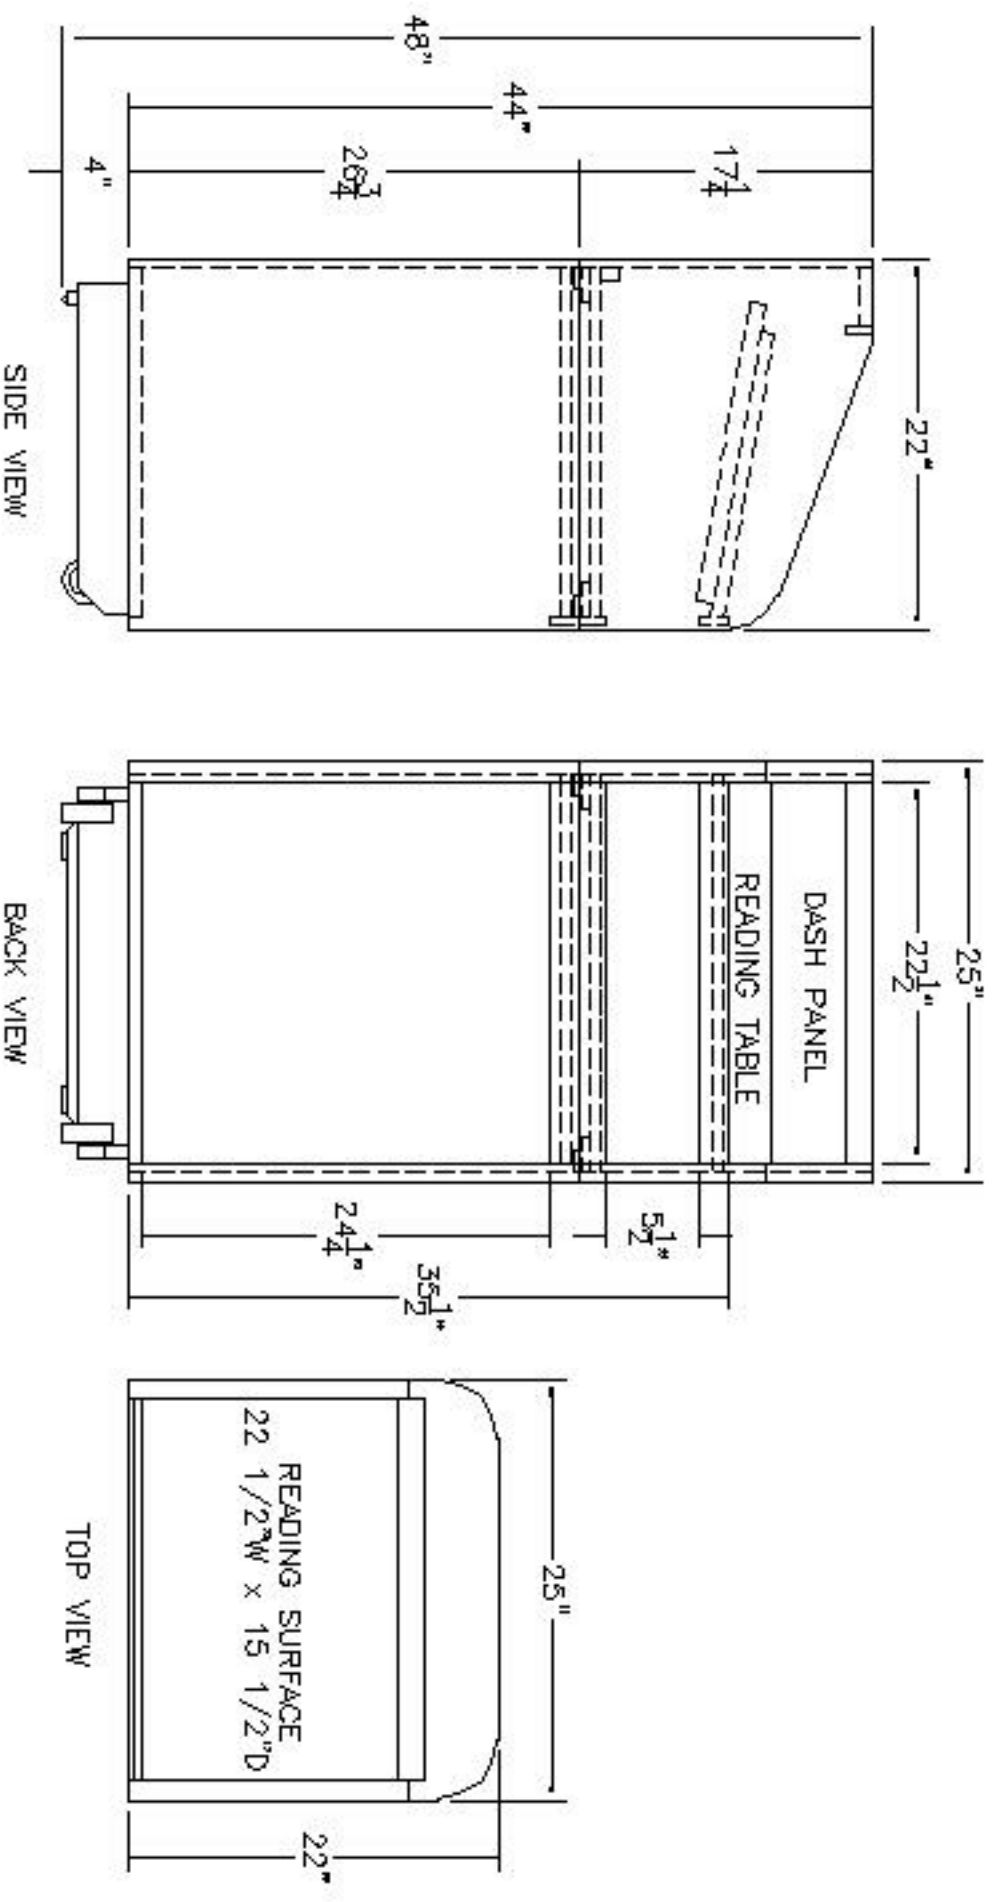

THIS PRINT SUPERSEDES NO:
 ANY PRINT DATED PRIOR TO
 9-30-02

REVISION			
REMOVED BY:			
APP'D BY:			

SCALE	DRAWN BY:	DATE	APP'D BY:	DATE
1 = 1/2"	K.J.L.	9-30-02		
MATERIAL NO:	FINISH:			
N/A	N/A			
NAME:	LECTERN, CONCORD 25" ADJ.			CAD
DA-LITE SCREEN CO. NO:	WARSAW, INDIANA, USA			

THIS FRONT SUPERSEDES ANY FRONT DATED PRIOR TO
 NO: 10-9-02

TOP VIEW

SIDE VIEW

BACK VIEW

REVISION				
REMOVED BY:				
APP'D BY:				

SCALE: 1=9	DRAWN BY: K.J.L.	DATE: 10-9-02	APP'D BY:	DATE:
MATERIAL NO: N/A	FINISH: N/A			
NAME: LECTERN, CONCORD 25" TABLE				
DA-LITE SCREEN CO. NO:				
WARSAW, INDIANA, USA				
				CAD

THIS PRINT SUPERSEDES NO:
 ANY PRINT DATED PRIOR TO
 10-7-02

REVISION				
REMOVED BY:				
APP'D BY:				

SCALE	DRAWN BY:	DATE	APP'D BY:	DATE
1=1/2	K.J.L.	10-7-02		
MATERIAL NO:	FINISH:			
N/A	N/A			
NAME:	LECTERN, CONCORD 25" STACKING			
DA-LITE SCREEN CO. NO:	WARSAW, INDIANA, USA			
				CAD