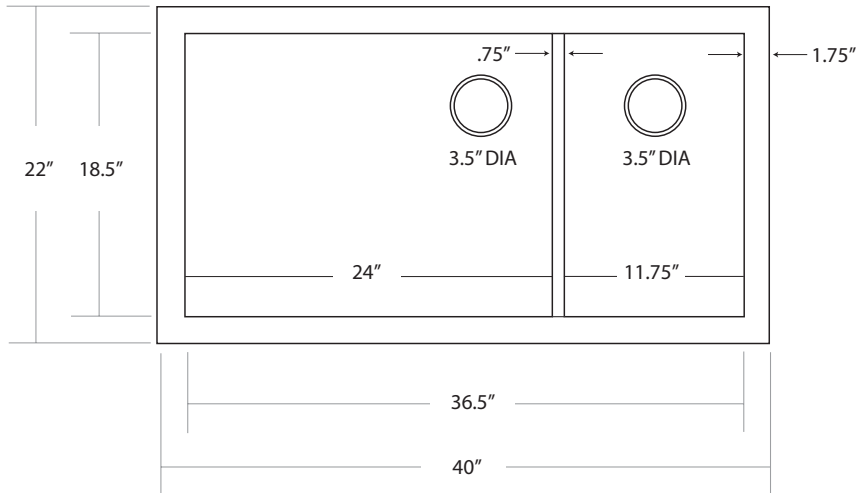

SPECIFICATIONS

Cocina Duet Pro

FEATURES

- * 40" x 22" x 10.5" OD
- * Lg Basin: 24" x 18.5" x 10" ID
- * Sm Basin: 11.75" x 18.5" x 10" ID
- * Hand hammered 16 gauge copper
- * 3.5" drain opening
- * Dimensions are not exact and may vary $\pm 1/2"$

STANDARDS COMPLIANCE

- * IAPMO Listed / cUPC

IMPORTANT

Due to the handcrafted nature of this product, it will vary in finish, texture, hammering, and other details. Dimensions may vary up to 1/2". We strongly recommend that you wait for the actual product before making any installation cuts.