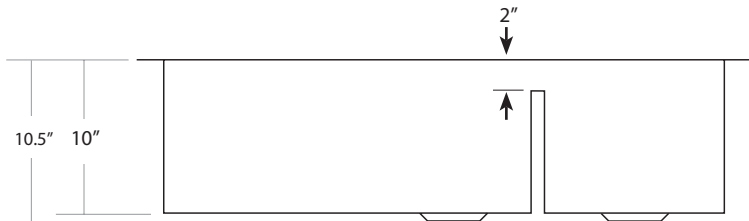

SPECIFICATIONS

Cocina Duet Pro

FEATURES

- * 40" x 22" x 10.5" OD
- * Lg Basin: 24" x 18.5" x 10" ID
- * Sm Basin: 11.75" x 18.5" x 10" ID
- * Hand hammered 16 gauge copper
- * 3.5" drain opening
- * Dimensions are not exact and may vary $\pm 1/2"$

STANDARDS COMPLIANCE

- * IAPMO Listed / cUPC

IMPORTANT

Due to the handcrafted nature of this product, it will vary in finish, texture, hammering, and other details. Dimensions may vary up to 1/2". We strongly recommend that you wait for the actual product before making any installation cuts.