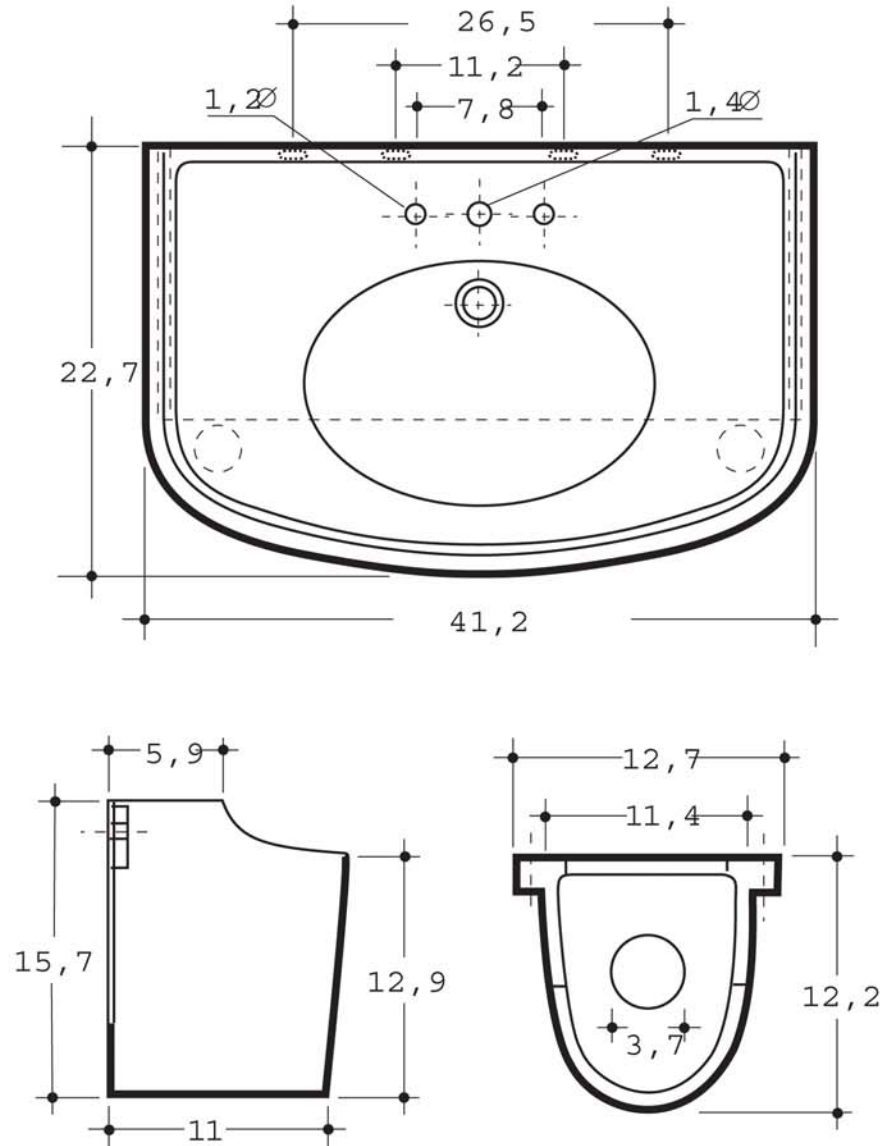

WHITEHAUS COLLECTION®

A Collection of Fine Products

www.whitehauscollection.com

CHINA SERIES

MODEL # BTZ44-SC200

* All dimensions are in inches.