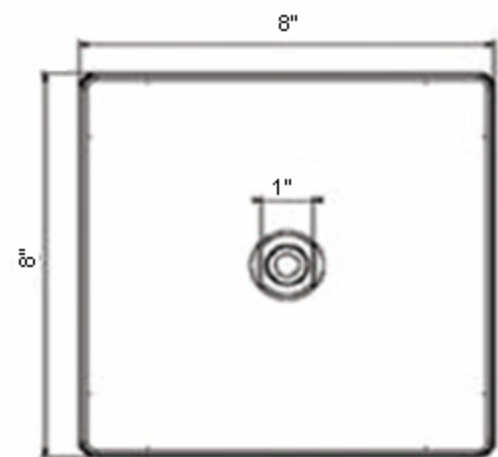

ARTOS®

Quarto Shower Rainhead Ceiling Mount

F203-2

Rough-in $\frac{1}{2}$ " connection, level with ceiling surface *before* tile. This allows for a tile + adhesive thickness of between $\frac{3}{8}$ " and $\frac{5}{8}$ ". If a thicker tile surface is to be used, bring the connection forward accordingly. Use Teflon tape on the thread.