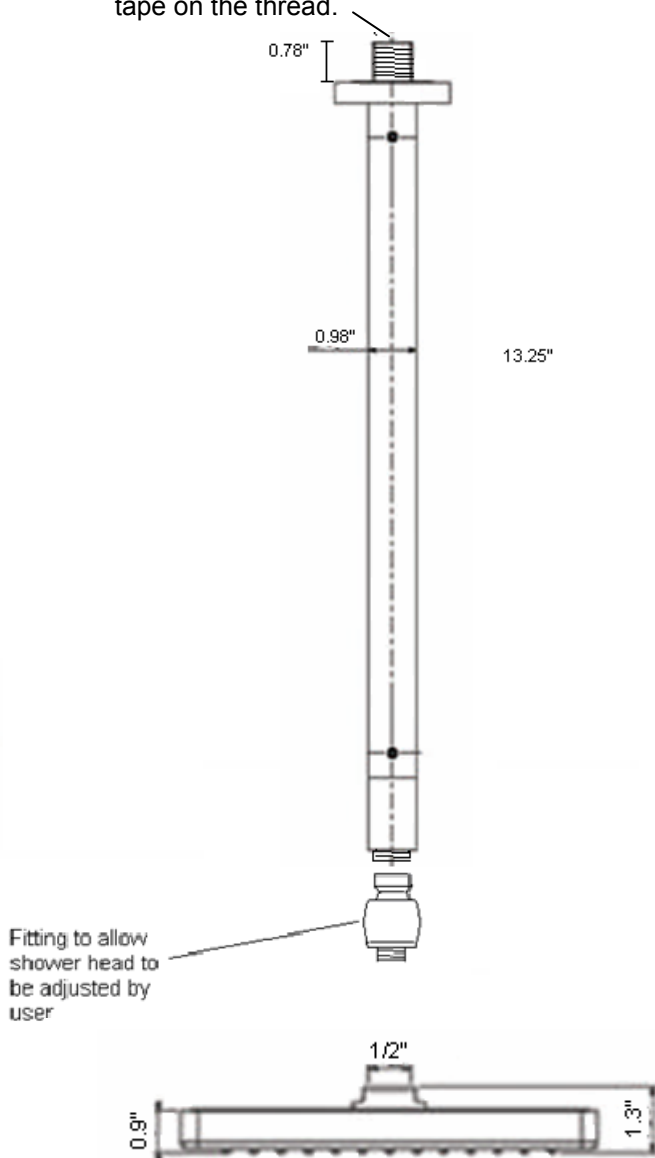

ARTOS®

Quarto Shower Rainhead Ceiling Mount

F203-2

Rough-in $\frac{1}{2}$ " connection, level with ceiling surface *before* tile. This allows for a tile + adhesive thickness of between $\frac{3}{8}$ " and $\frac{5}{8}$ ". If a thicker tile surface is to be used, bring the connection forward accordingly. Use Teflon tape on the thread.