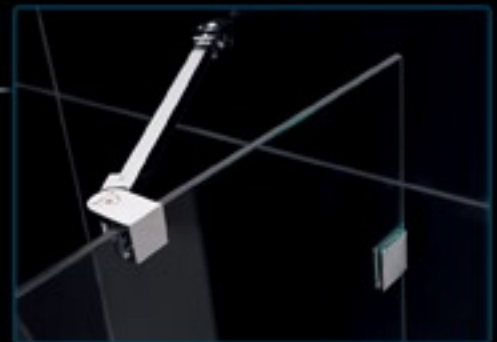

Looking for a rectangular shower enclosure? Choose one of many options in the QUAD Collection from DreamLine™. QUAD Collection Shower enclosures offer a choice of finish and size; frameless or semi-frameless design; pivot or hinged door; 5/16" or 3/8" tempered glass thickness. Looking for a fully frameless enclosure – consider the QuadLUX with its wall mounted stationary glass brackets and bars. Interested in hinged enclosure with minimum framing – consider our standard Quad with solid brass hinges and top support bar. Prefer the elegant pivot door mechanism and more framed structure – Panorama shower enclosure is the answer.

SUPPORT BAR & BRACKET

QUADLUX

- Self-closing solid brass hinges
- 3/8" (10mm) thick tempered clear glass
- Frameless glass design
- Wall mounted brackets and support bars for stationary glass
- Reversible for "Right" or "Left" door opening
- Designed to install against finished walls (has no adjustment for out-of-plumb walls)
- Enclosure hardware available in chrome and brushed nickel finish
- Optional fiberglass reinforced acrylic base

Quad shower enclosure shown with optional base

Shown with optional base

QUAD

SHOWER ENCLOSURE WITH OPTIONAL BASE

- Hinged door with full length magnetic door latch
- Semi-Frameless glass design with top bar and anodized aluminum wall profiles
- Reversible for "Right" or "Left" door opening
- Optional DreamLine™ shower base

Shown with optional base

PANORAMA

SHOWER ENCLOSURE WITH OPTIONAL BASE

- Pivot door with full length magnetic door latch
- Anodized aluminum wall profiles
- Visible fixtures in chrome or brushed nickel finish
- Reversible for "Right" or "Left" door opening
- Optional DreamLine™ shower base