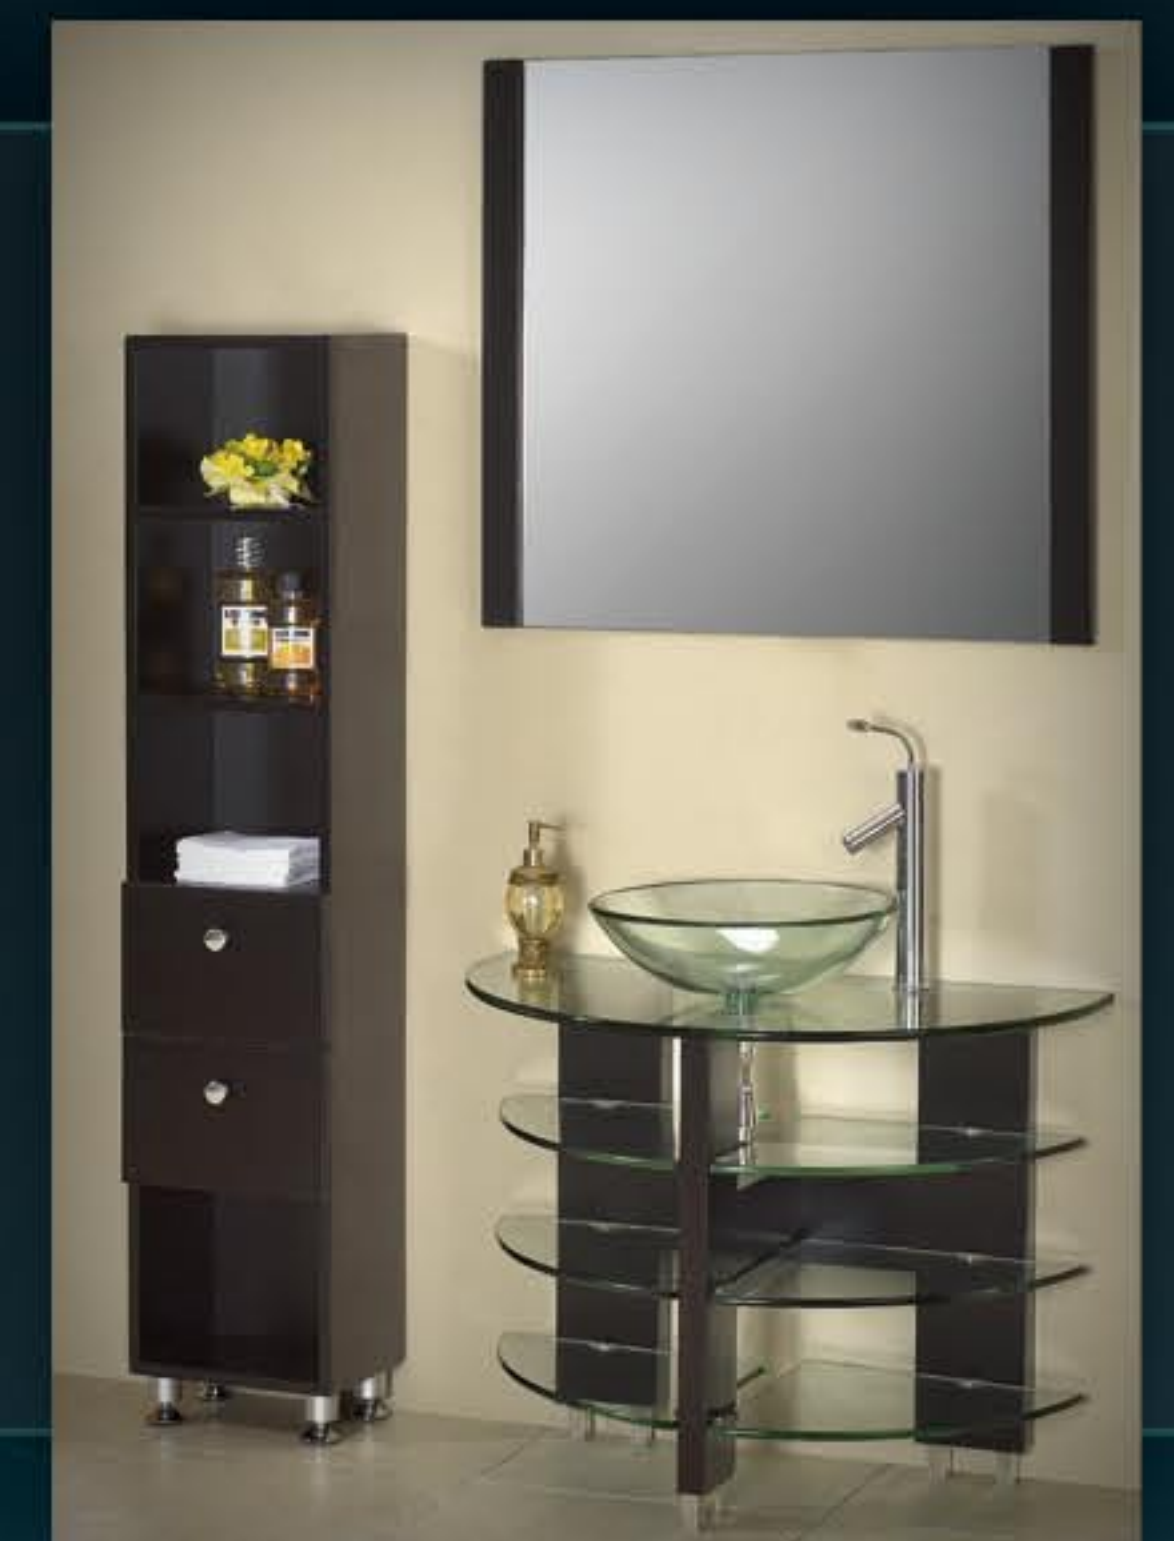

GLASS

VANITIES

Some call them modern, some call them unique – we call them beautiful. Adding a DreamLine™ Glass Bathroom Vanity brings beauty to your bathroom. Sleek lines of tempered glass tops and vessel sinks, enhanced by a combination of wood and stainless steel complete your bathroom design. From compact glass vanities to beautiful sinks for two - you are sure to find the options and designs you are looking for in this exciting product line. Add a standard or designer DreamLine™ waterfall faucet, side cabinets and mirror for a pictureperfect bathroom vanity.

DLVG-105

MAPLE

MAHOGANY

BLACK

This glass vanity boasts a stunning modern bathroom vanity design to complete any bathroom renovation project. A glass countertop and six glass shelves below create a clear, welcoming impression with their smooth surfaces and rounded edges.