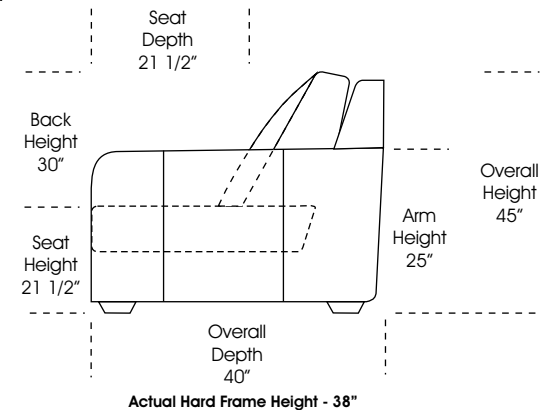

Portland

"...finding solutions for families,
especially busy moms."™

www.omnialeather.com www.kathyireland.com

by
OMNIA
FURNITURE

Americana

10.19.07

Features

Standard:

- All Full or Top-Grain Leather
- All hardwood frames
- Cup holders
- Silver Cup Holder
- Recliner

Options:

Special orders shipped
within 4-6 weeks

└ = Indicates Chair
Connector

Note: All sizes are approximate