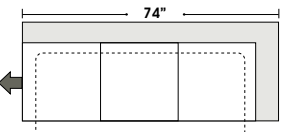

Sleeper Options:
- Deluxe Full Mattress (Additional Charges Apply)
- Air Dream Full Mattress (Additional Charges Apply)

Special orders shipped within 4-6 weeks

Note: All sizes are approximate.

Suggested Configurations

02.15.08

SLEEPERS

Left Arm 3 Seat Full Sleeper

Right Arm 3 Seat Full Sleeper

Left Arm 3 Seat Full Sleeper
w 1/2 Curve

Right Arm 3 Seat Full Sleeper
w 1/2 Curve

Right Arm Loveseat w 1/2 Curve
+
Left Arm Loveseat w 1/2 Curve