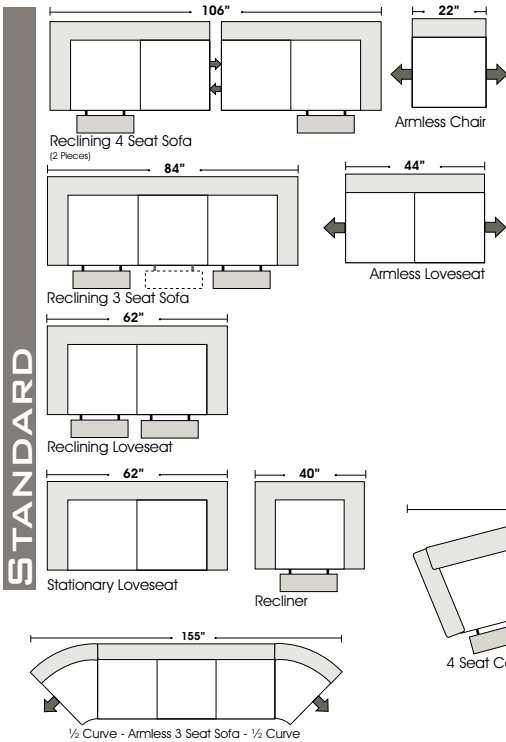

RETURN

1/2 CURVE

ONE ARM

Features

Standard:
- All Full or Top-Grain Leather
- All hardwood frames

Options:
- No. 33 Firm Seating
- Motorized Recliner Unit (Additional Charges Apply)
- Center Seat Recliner (Additional Charges Apply)

02.15.08

SLEEPERS

Left Arm 3 Seat Full Sleeper

Right Arm 3 Seat Full Sleeper

Left Arm 3 Seat Full Sleeper
w 1/2 Curve

Right Arm 3 Seat Full Sleeper
w 1/2 Curve

Right Arm Loveseat w 1/2 Curve
+
Left Arm Loveseat w 1/2 Curve

Right Arm 3 Seat Sofa w 1/2 Curve
+
Left Arm 3 Seat Sofa w 1/2 Curve

Right Arm Loveseat w 1/2 Curve
+
Left Arm 3 Seat Sofa w 1/2 Curve

Right Arm 3 Seat Sofa w Lt Return
+
Left Arm 3 Seat Sofa

Right Arm 3 Seat Sofa w 1/2 Curve
+
Left Arm Loveseat w 1/2 Curve

Right Arm 3 Seat Sofa
+
Left Arm 3 Seat Sofa w Rt Return

Right Arm Loveseat
+
Left Arm 3 Seat Sofa w Rt Return