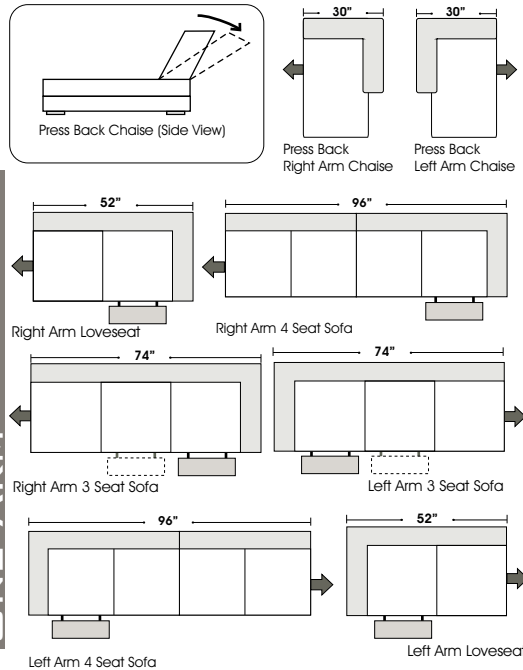

RETURN

1/2 CURVE

ONE ARM

Features

Standard:
- All Full or Top-Grain Leather
- All hardwood frames

Options:
- No. 33 Firm Seating
- Motorized Recliner Unit (Additional Charges Apply)
- Center Seat Recliner (Additional Charges Apply)

02.15.08

SLEEPERS

Left Arm 3 Seat Full Sleeper

Right Arm 3 Seat Full Sleeper

Left Arm 3 Seat Full Sleeper
w 1/2 Curve

Right Arm 3 Seat Full Sleeper
w 1/2 Curve

Right Arm Loveseat w 1/2 Curve
+
Left Arm Loveseat w 1/2 Curve

Right Arm 3 Seat Sofa w 1/2 Curve
+
Left Arm 3 Seat Sofa w 1/2 Curve

Right Arm Loveseat w 1/2 Curve
+
Left Arm 3 Seat Sofa w 1/2 Curve

Right Arm 3 Seat Sofa w Lt Return
+
Left Arm 3 Seat Sofa

Right Arm 3 Seat Sofa w 1/2 Curve
+
Left Arm Loveseat w 1/2 Curve

Right Arm 3 Seat Sofa
+
Left Arm 3 Seat Sofa w Rt Return

Right Arm Loveseat
+
Left Arm 3 Seat Sofa w Rt Return