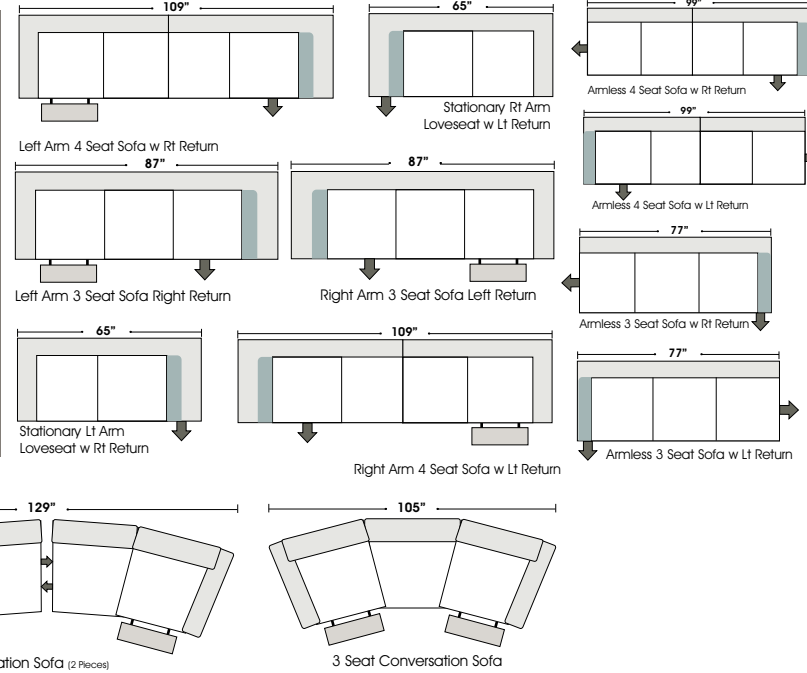

RETURN

1/2 CURVE

ONE ARM

Features

Standard:
- All Full or Top-Grain Leather
- All hardwood frames

Options:
- No. 33 Firm Seating
- Motorized Recliner Unit (Additional Charges Apply)
- Center Seat Recliner (Additional Charges Apply)

02.15.08

SLEEPERS

Left Arm 3 Seat Full Sleeper

Right Arm 3 Seat Full Sleeper

Left Arm 3 Seat Full Sleeper
w 1/2 Curve

Right Arm 3 Seat Full Sleeper
w 1/2 Curve

Right Arm Loveseat w 1/2 Curve
+
Left Arm Loveseat w 1/2 Curve

Right Arm 3 Seat Sofa w 1/2 Curve
+
Left Arm 3 Seat Sofa w 1/2 Curve

Right Arm Loveseat w 1/2 Curve
+
Left Arm 3 Seat Sofa w 1/2 Curve

Right Arm 3 Seat Sofa w Lt Return
+
Left Arm 3 Seat Sofa

Right Arm 3 Seat Sofa w 1/2 Curve
+
Left Arm Loveseat w 1/2 Curve

Right Arm 3 Seat Sofa
+
Left Arm 3 Seat Sofa w Rt Return

Right Arm Loveseat
+
Left Arm 3 Seat Sofa w Rt Return