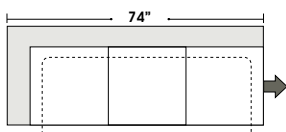

Sleeper Options:
- Deluxe Full Mattress (Additional Charges Apply)
- Air Dream Full Mattress (Additional Charges Apply)

Special orders shipped within 4-6 weeks

Note: All sizes are approximate.

Suggested Configurations

02.15.08

SLEEPERS

Left Arm 3 Seat Full Sleeper

Right Arm 3 Seat Full Sleeper

Left Arm 3 Seat Full Sleeper
w 1/2 Curve

Right Arm 3 Seat Full Sleeper
w 1/2 Curve

Right Arm Loveseat w 1/2 Curve
+
Left Arm Loveseat w 1/2 Curve