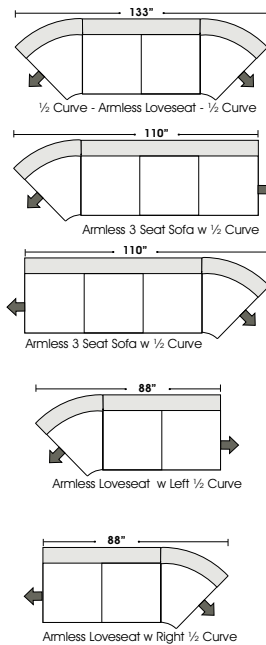

RETURN

1/2 CURVE

ONE ARM

Features

Standard:
- All Full or Top-Grain Leather
- All hardwood frames

Options:
- No. 33 Firm Seating
- Motorized Recliner Unit (Additional Charges Apply)
- Center Seat Recliner (Additional Charges Apply)

02.15.08

SLEEPERS

Left Arm 3 Seat Full Sleeper

Right Arm 3 Seat Full Sleeper

Left Arm 3 Seat Full Sleeper
w 1/2 Curve

Right Arm 3 Seat Full Sleeper
w 1/2 Curve

Right Arm Loveseat w 1/2 Curve
+
Left Arm Loveseat w 1/2 Curve

Right Arm 3 Seat Sofa w 1/2 Curve
+
Left Arm 3 Seat Sofa w 1/2 Curve

Right Arm Loveseat w 1/2 Curve
+
Left Arm 3 Seat Sofa w 1/2 Curve

Right Arm 3 Seat Sofa w Lt Return
+
Left Arm 3 Seat Sofa

Right Arm 3 Seat Sofa w 1/2 Curve
+
Left Arm Loveseat w 1/2 Curve

Right Arm 3 Seat Sofa
+
Left Arm 3 Seat Sofa w Rt Return

Right Arm Loveseat
+
Left Arm 3 Seat Sofa w Rt Return