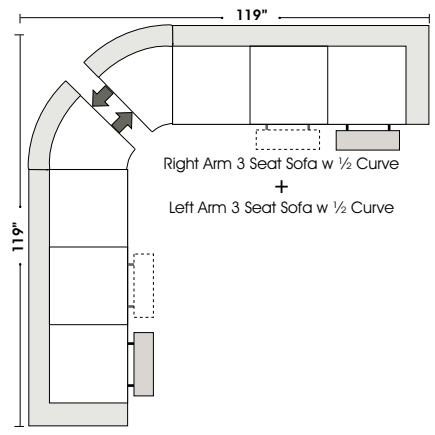

02.15.08

SLEEPERS

Left Arm 3 Seat Full Sleeper

Right Arm 3 Seat Full Sleeper

Left Arm 3 Seat Full Sleeper
w 1/2 Curve

Right Arm 3 Seat Full Sleeper
w 1/2 Curve

Right Arm Loveseat w 1/2 Curve
+
Left Arm Loveseat w 1/2 Curve

Right Arm 3 Seat Sofa w 1/2 Curve
+
Left Arm 3 Seat Sofa w 1/2 Curve

Right Arm Loveseat w 1/2 Curve
+
Left Arm 3 Seat Sofa w 1/2 Curve

Right Arm 3 Seat Sofa w Lt Return
+
Left Arm 3 Seat Sofa

Right Arm 3 Seat Sofa w 1/2 Curve
+
Left Arm Loveseat w 1/2 Curve