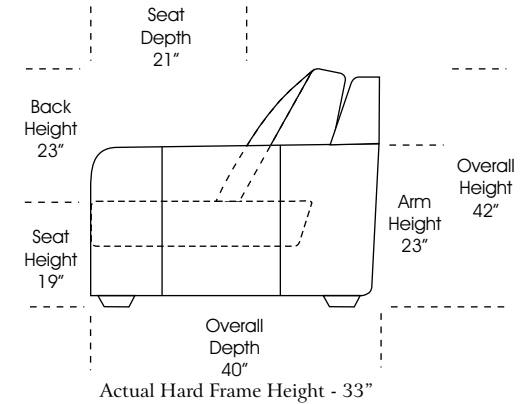

Features

Standard:
- All Full or Top-Grain Leather
- All hardwood frames

Options:
- No. 33 Firm Seating
- Motorized Recliner Unit (Additional Charges Apply)
- Center Seat Recliner (Additional Charges Apply)

Sleeper Options:
- Deluxe Full Mattress (Additional Charges Apply)
- Air Dream Full Mattress (Additional Charges Apply)

Special orders shipped within 4-6 weeks