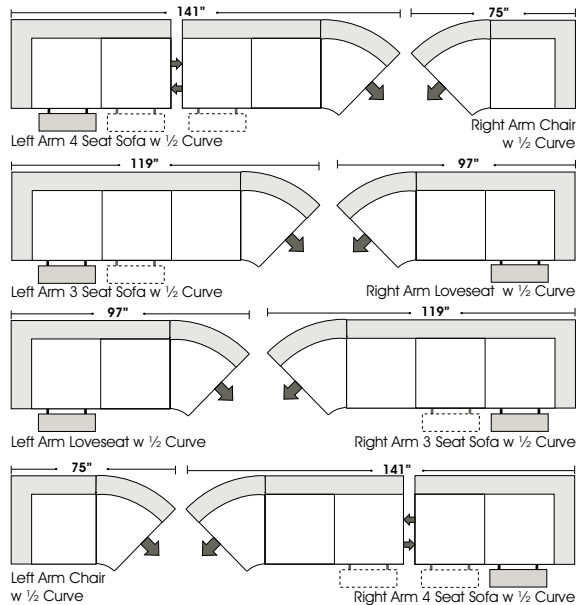

RETURN

1/2 CURVE

ONE ARM

Features

Standard:
- All Full or Top-Grain Leather
- All hardwood frames

Options:
- No. 33 Firm Seating
- Motorized Recliner Unit (Additional Charges Apply)
- Center Seat Recliner (Additional Charges Apply)

02.15.08

SLEEPERS

Left Arm 3 Seat Full Sleeper

Right Arm 3 Seat Full Sleeper

Left Arm 3 Seat Full Sleeper
w 1/2 Curve

Right Arm 3 Seat Full Sleeper
w 1/2 Curve

Right Arm Loveseat w 1/2 Curve
+
Left Arm Loveseat w 1/2 Curve

Right Arm 3 Seat Sofa w 1/2 Curve
+
Left Arm 3 Seat Sofa w 1/2 Curve

Right Arm Loveseat w 1/2 Curve
+
Left Arm 3 Seat Sofa w 1/2 Curve

Right Arm 3 Seat Sofa w Lt Return
+
Left Arm 3 Seat Sofa

Right Arm 3 Seat Sofa w 1/2 Curve
+
Left Arm Loveseat w 1/2 Curve

Right Arm 3 Seat Sofa
+
Left Arm 3 Seat Sofa w Rt Return

Right Arm Loveseat
+
Left Arm 3 Seat Sofa w Rt Return