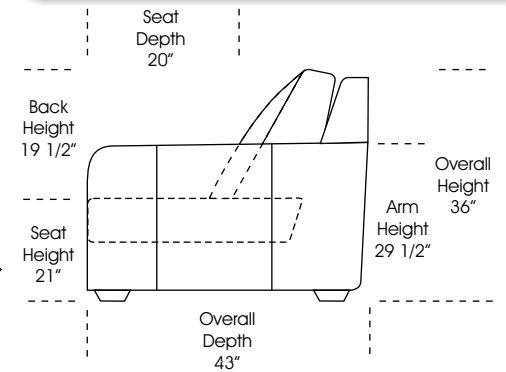

Oregon

STANDARD

RETURN

1/2 CURVE

ONE ARM

Features

August 14, 2006

- Standard:**
- All Full or Top-Grain Leather
 - All hardwood frames

- Options:**
- Down Pillow Tops (Additional Charges Apply)
 - No. 33 Firm Seating

Special orders shipped within 4-6 weeks

OTTOMANS

Suggested Configurations