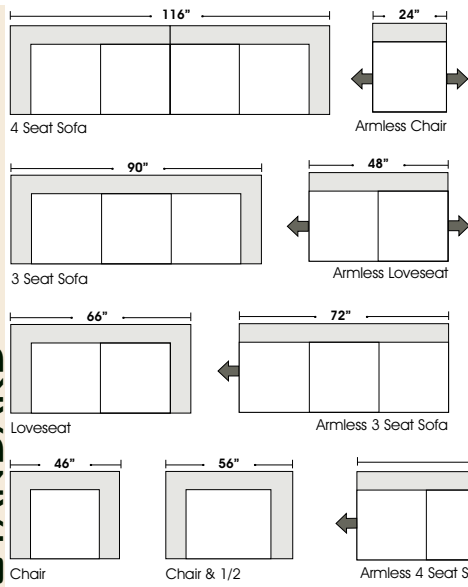

Oregon

STANDARD

RETURN

1/2 CURVE

ONE ARM

Features

August 14, 2006

- Standard:**
- All Full or Top-Grain Leather
 - All hardwood frames

- Options:**
- Down Pillow Tops (Additional Charges Apply)
 - No. 33 Firm Seating

Special orders shipped within 4-6 weeks

OTTOMANS

Suggested Configurations