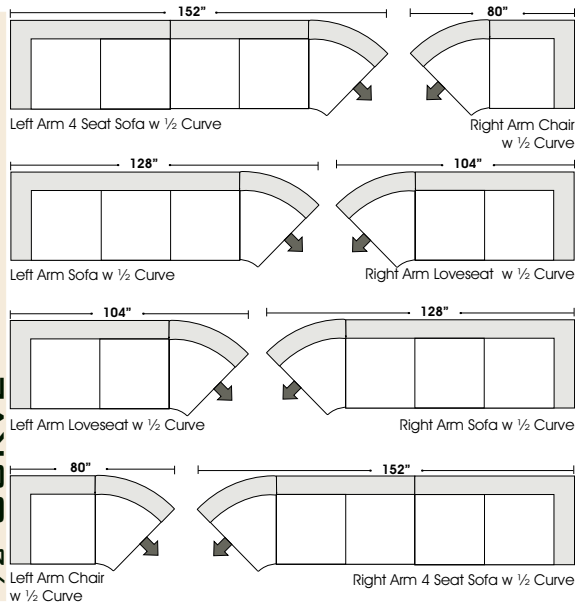

Oregon

STANDARD

RETURN

1/2 CURVE

ONE ARM

Features

August 14, 2006

- Standard:**
- All Full or Top-Grain Leather
 - All hardwood frames

- Options:**
- Down Pillow Tops (Additional Charges Apply)
 - No. 33 Firm Seating

Special orders shipped within 4-6 weeks

OTTOMANS

Suggested Configurations