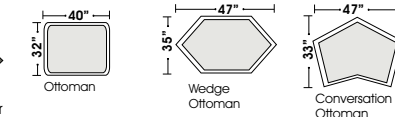

Oregon

STANDARD

RETURN

1/2 CURVE

ONE ARM

Features

August 14, 2006

1. **Standard:**
2. All Full or Top-Grain Leather
   - All hardwood frames

1. **Options:**
2. Down Pillow Tops (Additional Charges Apply)
   - No. 33 Firm Seating

Special orders shipped within 4-6 weeks

OTTOMANS