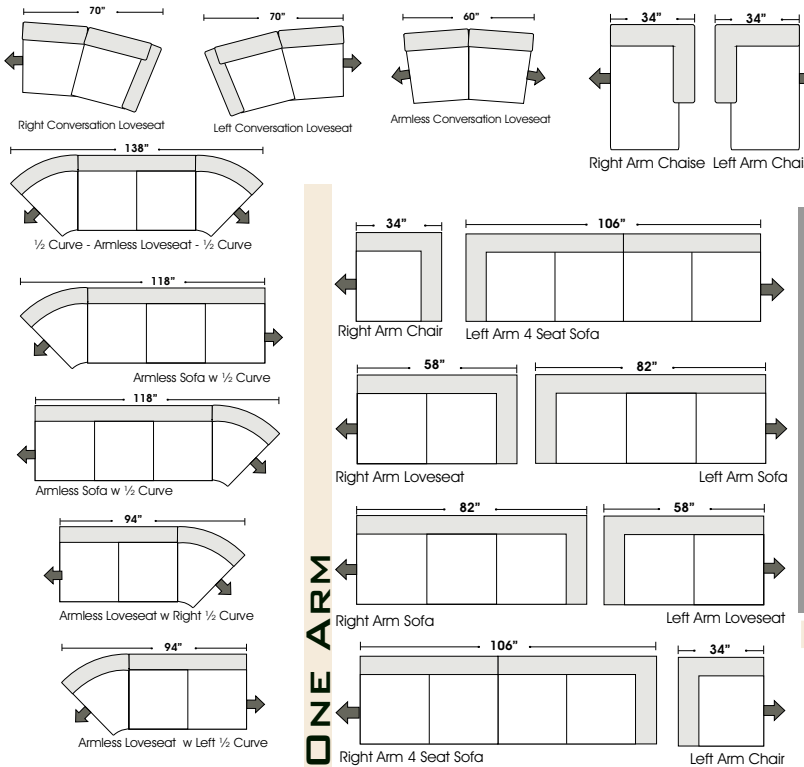

Oregon

STANDARD

RETURN

1/2 CURVE

ONE ARM

Features

August 14, 2006

- Standard:**
- All Full or Top-Grain Leather
 - All hardwood frames

- Options:**
- Down Pillow Tops (Additional Charges Apply)
 - No. 33 Firm Seating

Special orders shipped within 4-6 weeks

OTTOMANS

Suggested Configurations