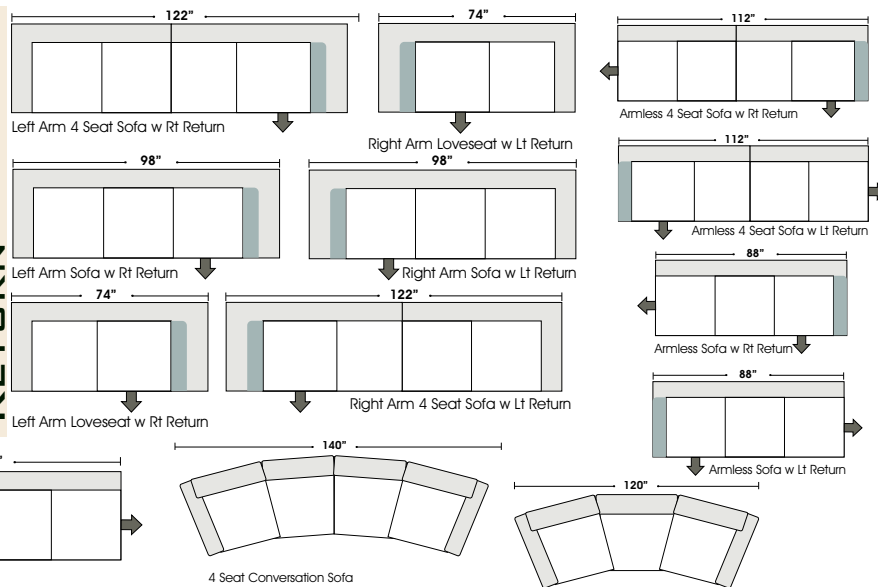

Oregon

STANDARD

RETURN

1/2 CURVE

ONE ARM

Features

August 14, 2006

- Standard:**
- All Full or Top-Grain Leather
 - All hardwood frames

- Options:**
- Down Pillow Tops (Additional Charges Apply)
 - No. 33 Firm Seating

Special orders shipped within 4-6 weeks

OTTOMANS

Suggested Configurations