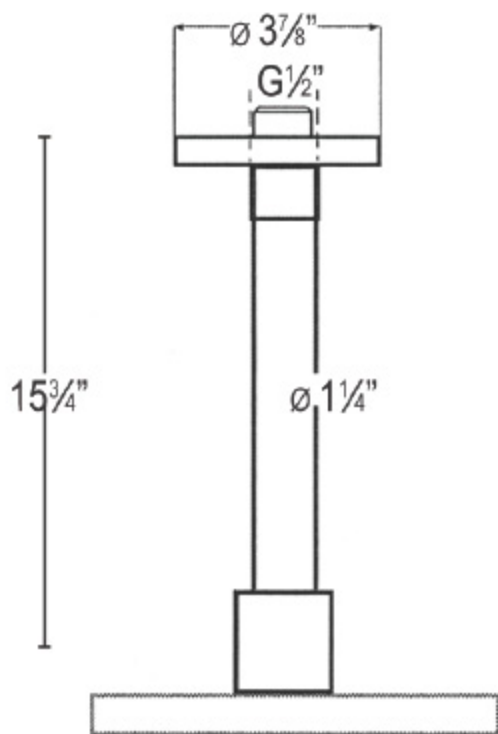

10000 Singing in the Rain - Lines

Ø 6⁵/₈" or Ø 8⁵/₈"

VR Singing in the Rain - Vertical arm

OR Singing in the Rain - Horizontal arm